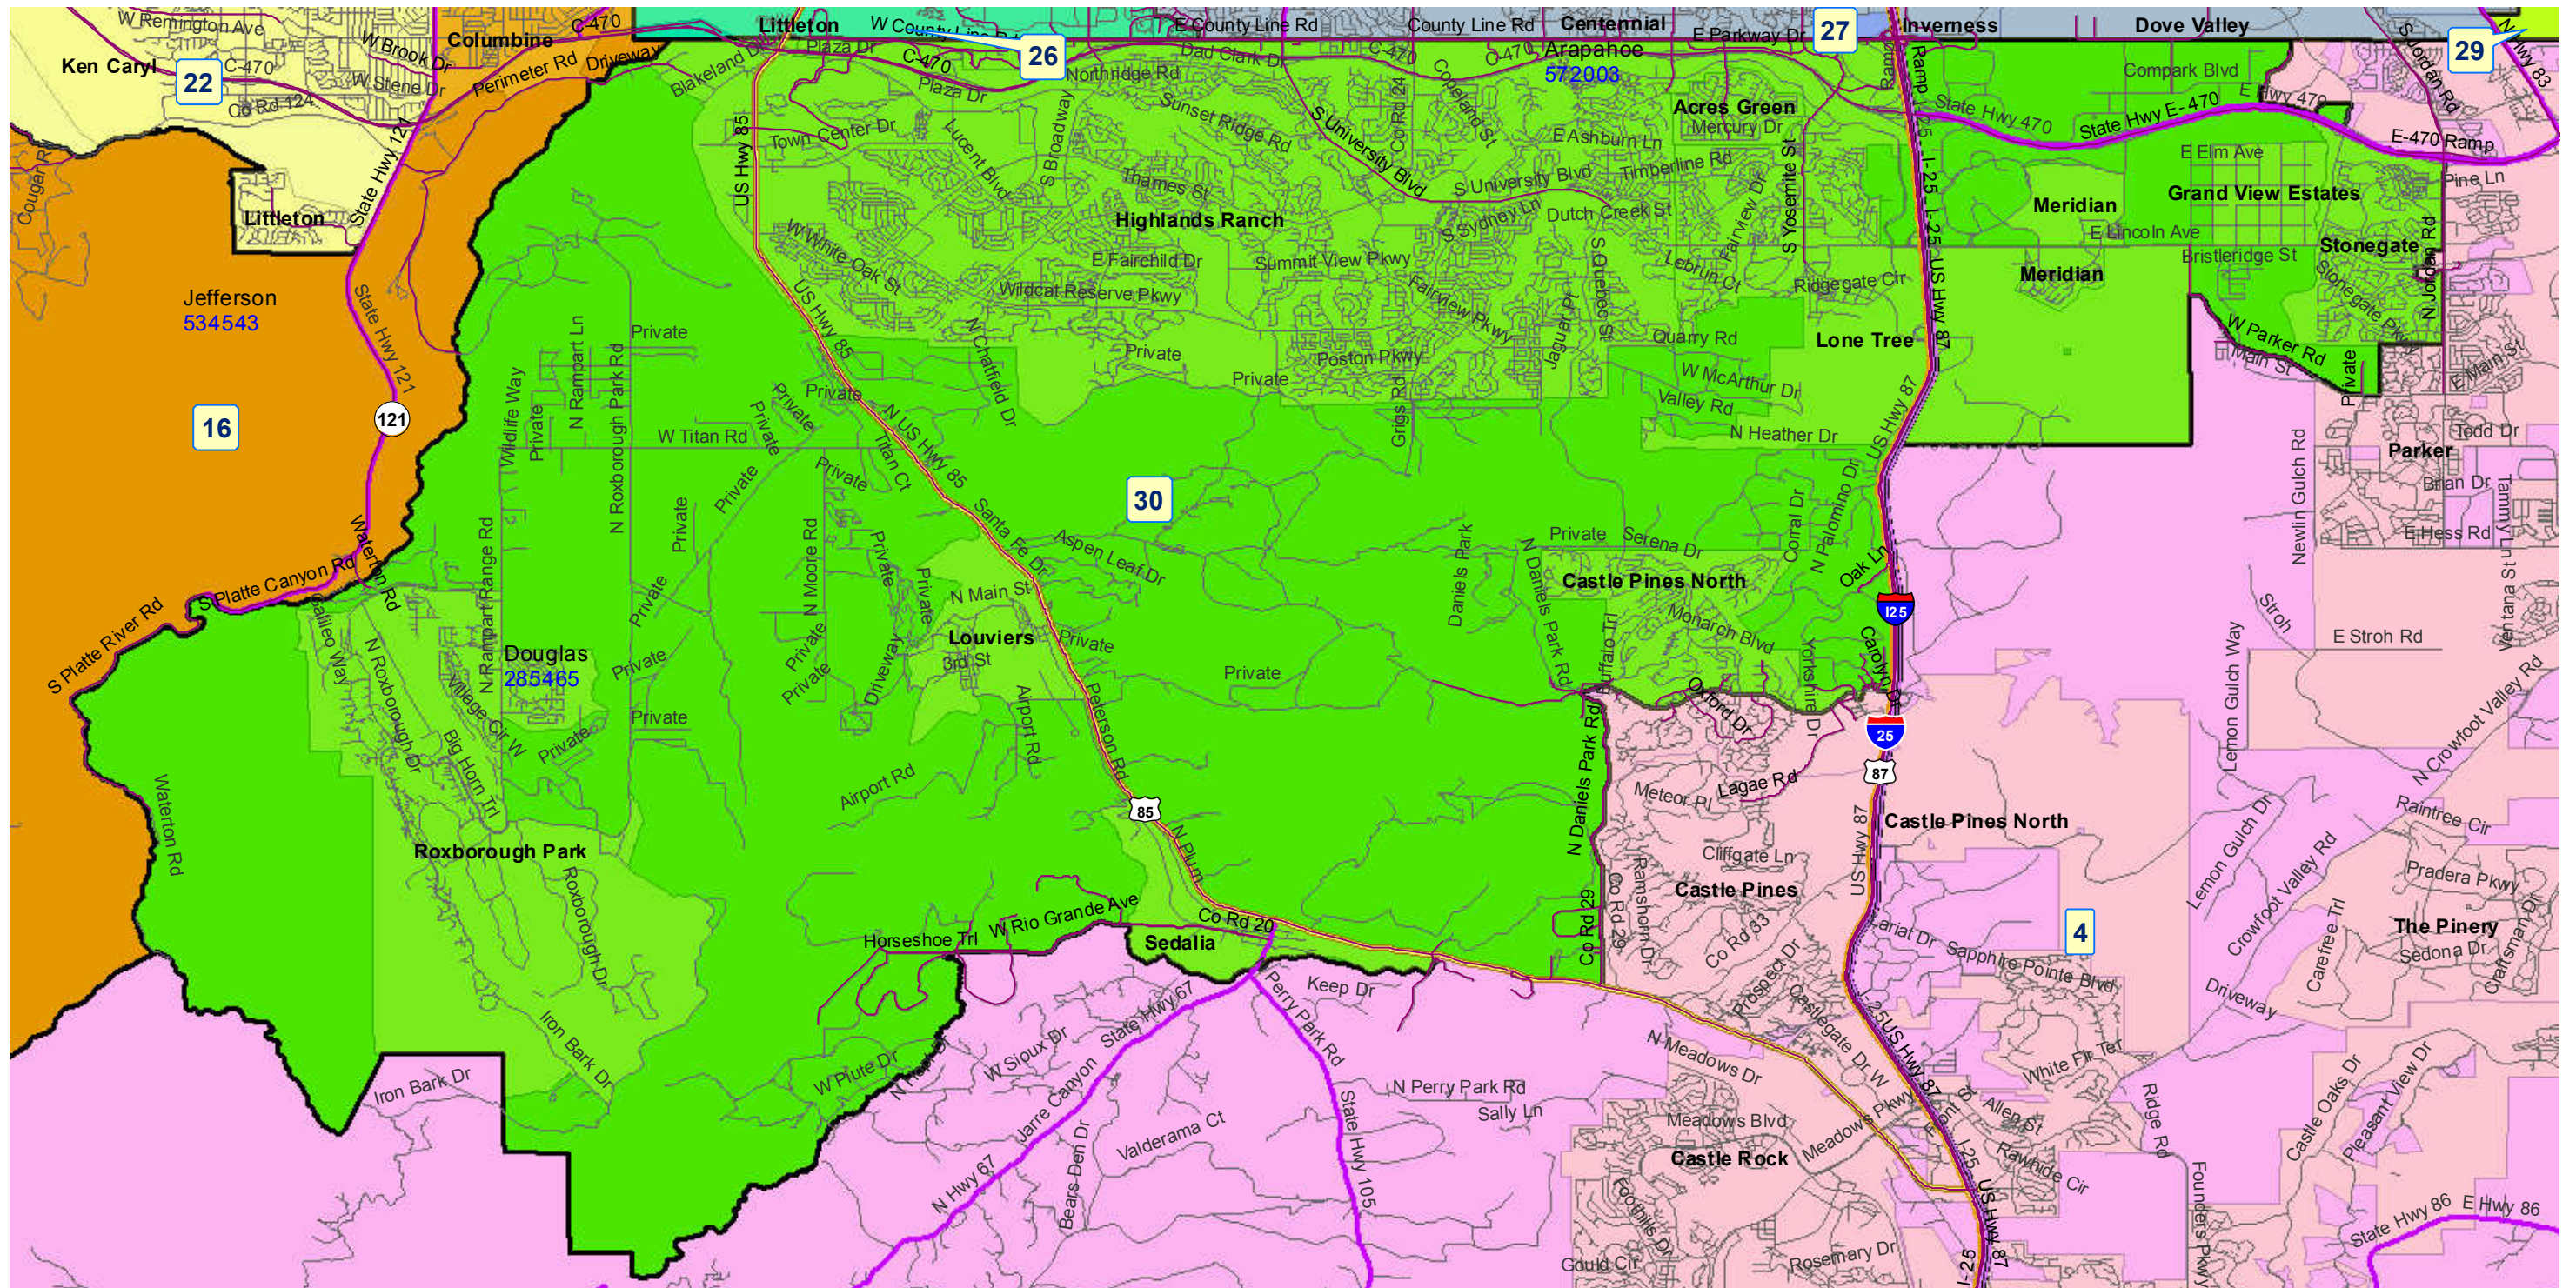

# Senate District 30 After 2011 Reapportionment

Prepared by Reapportionment Commission Staff  
December 2011