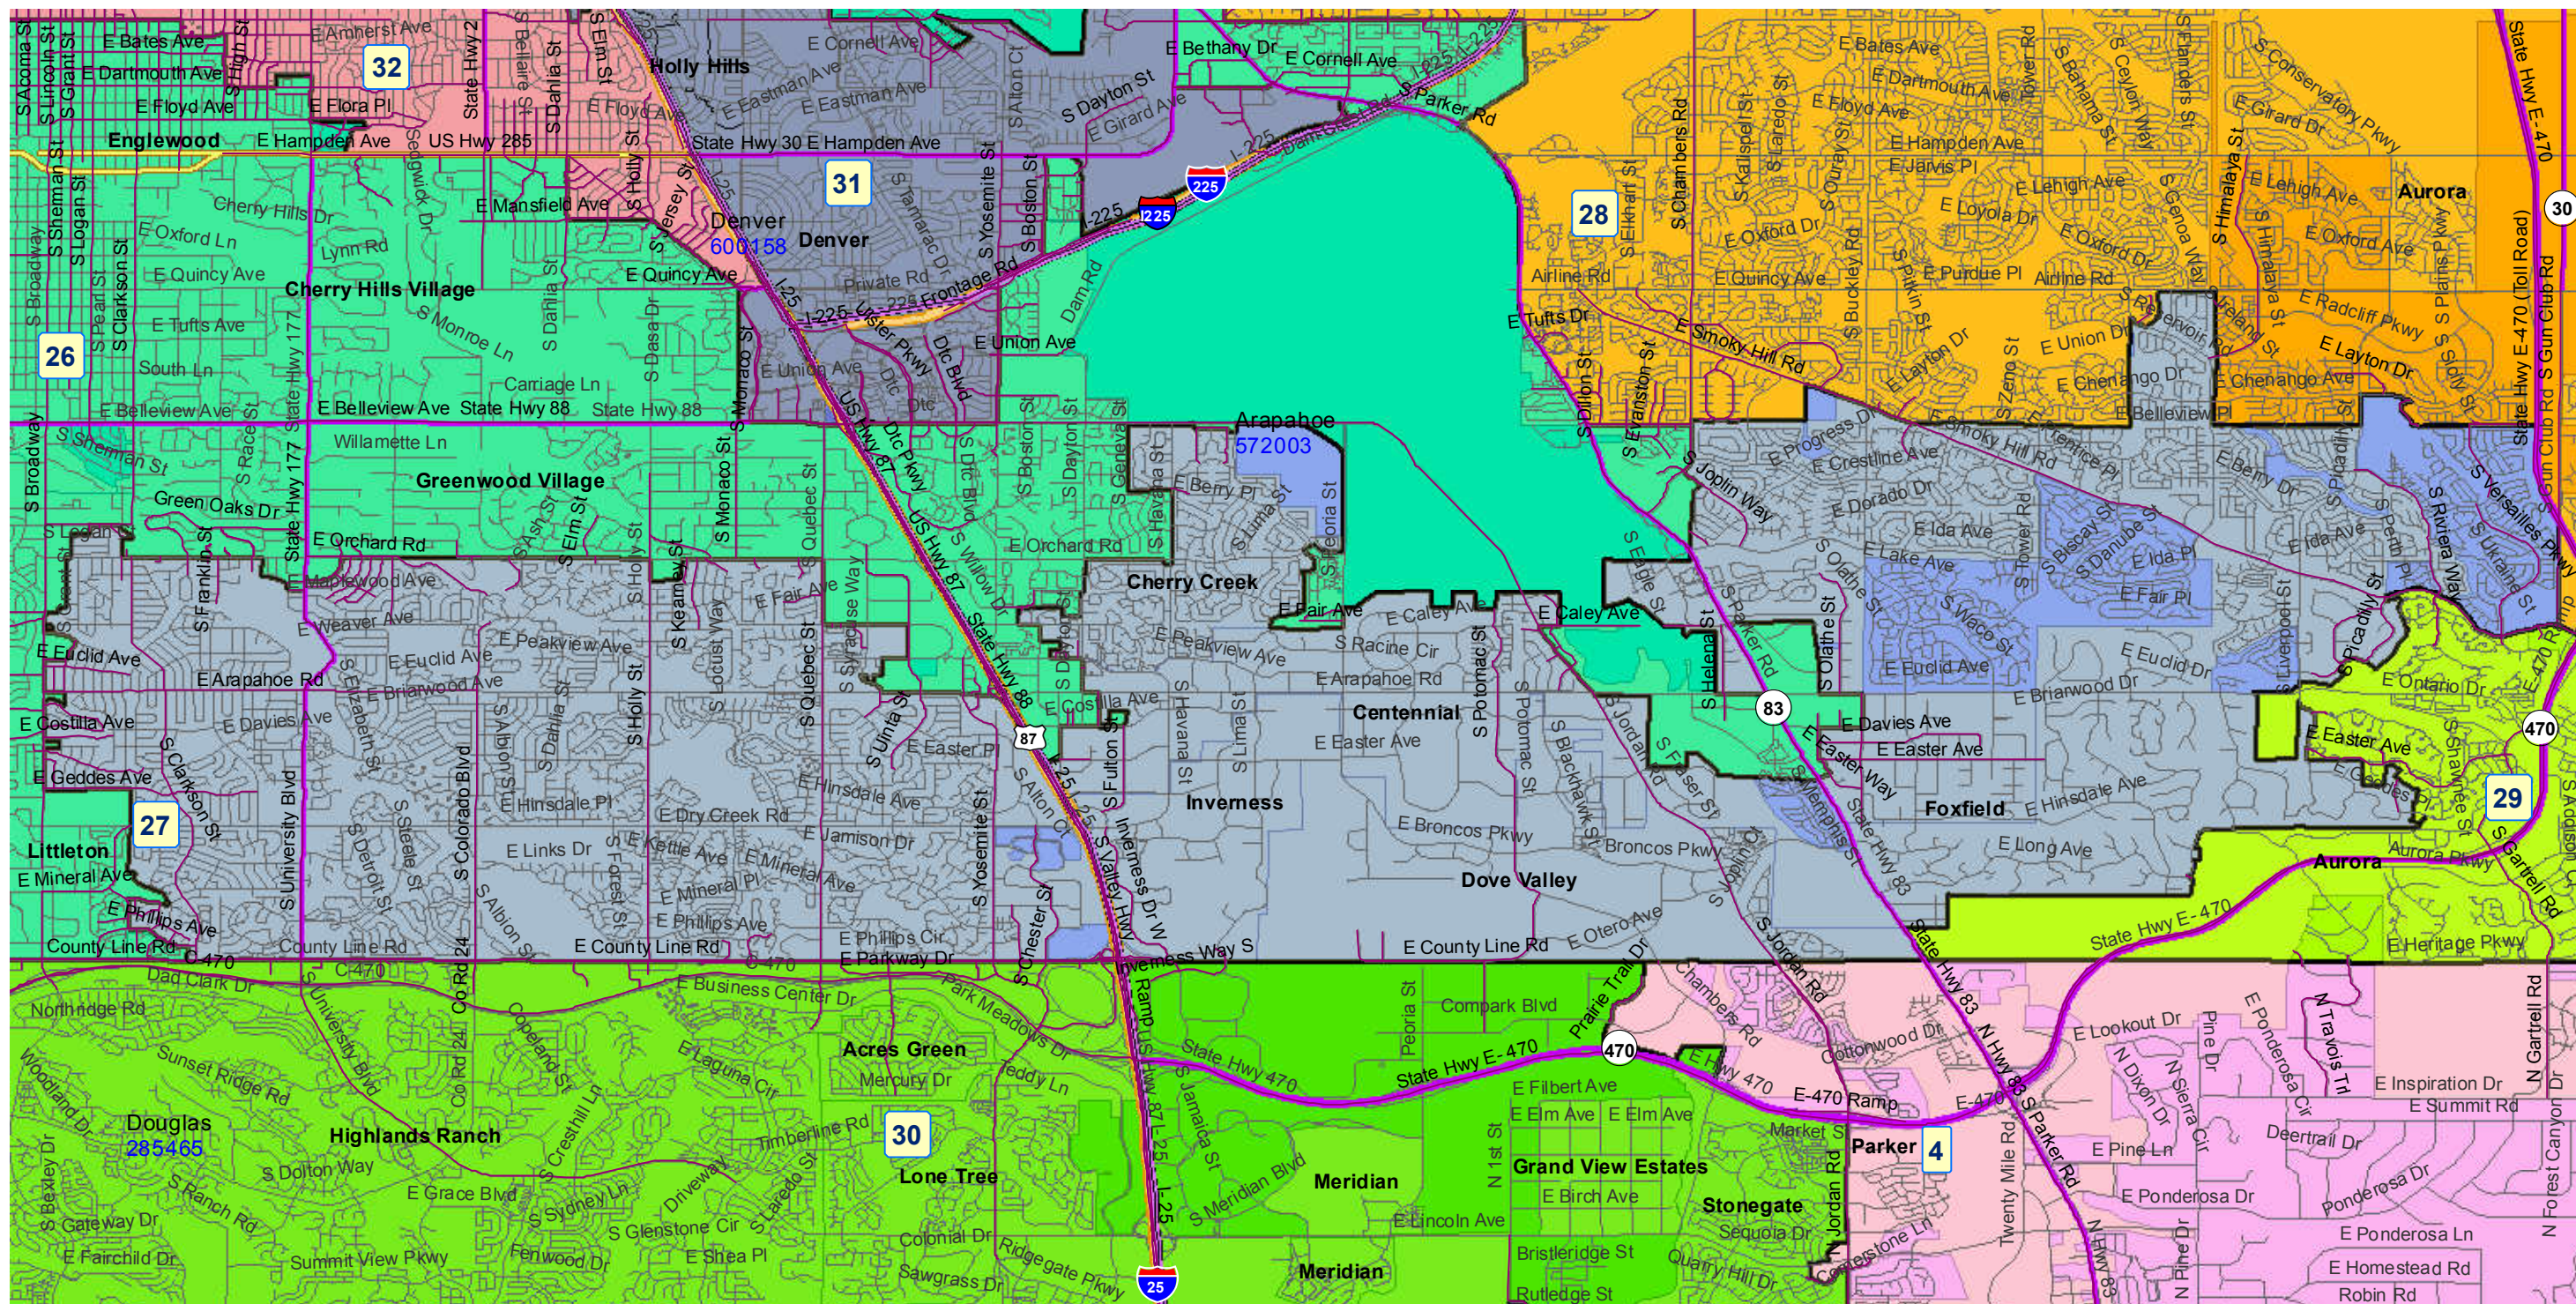

Senate District 27 After 2011 Reapportionment

Prepared by Reapportionment Commission Staff
December 2011