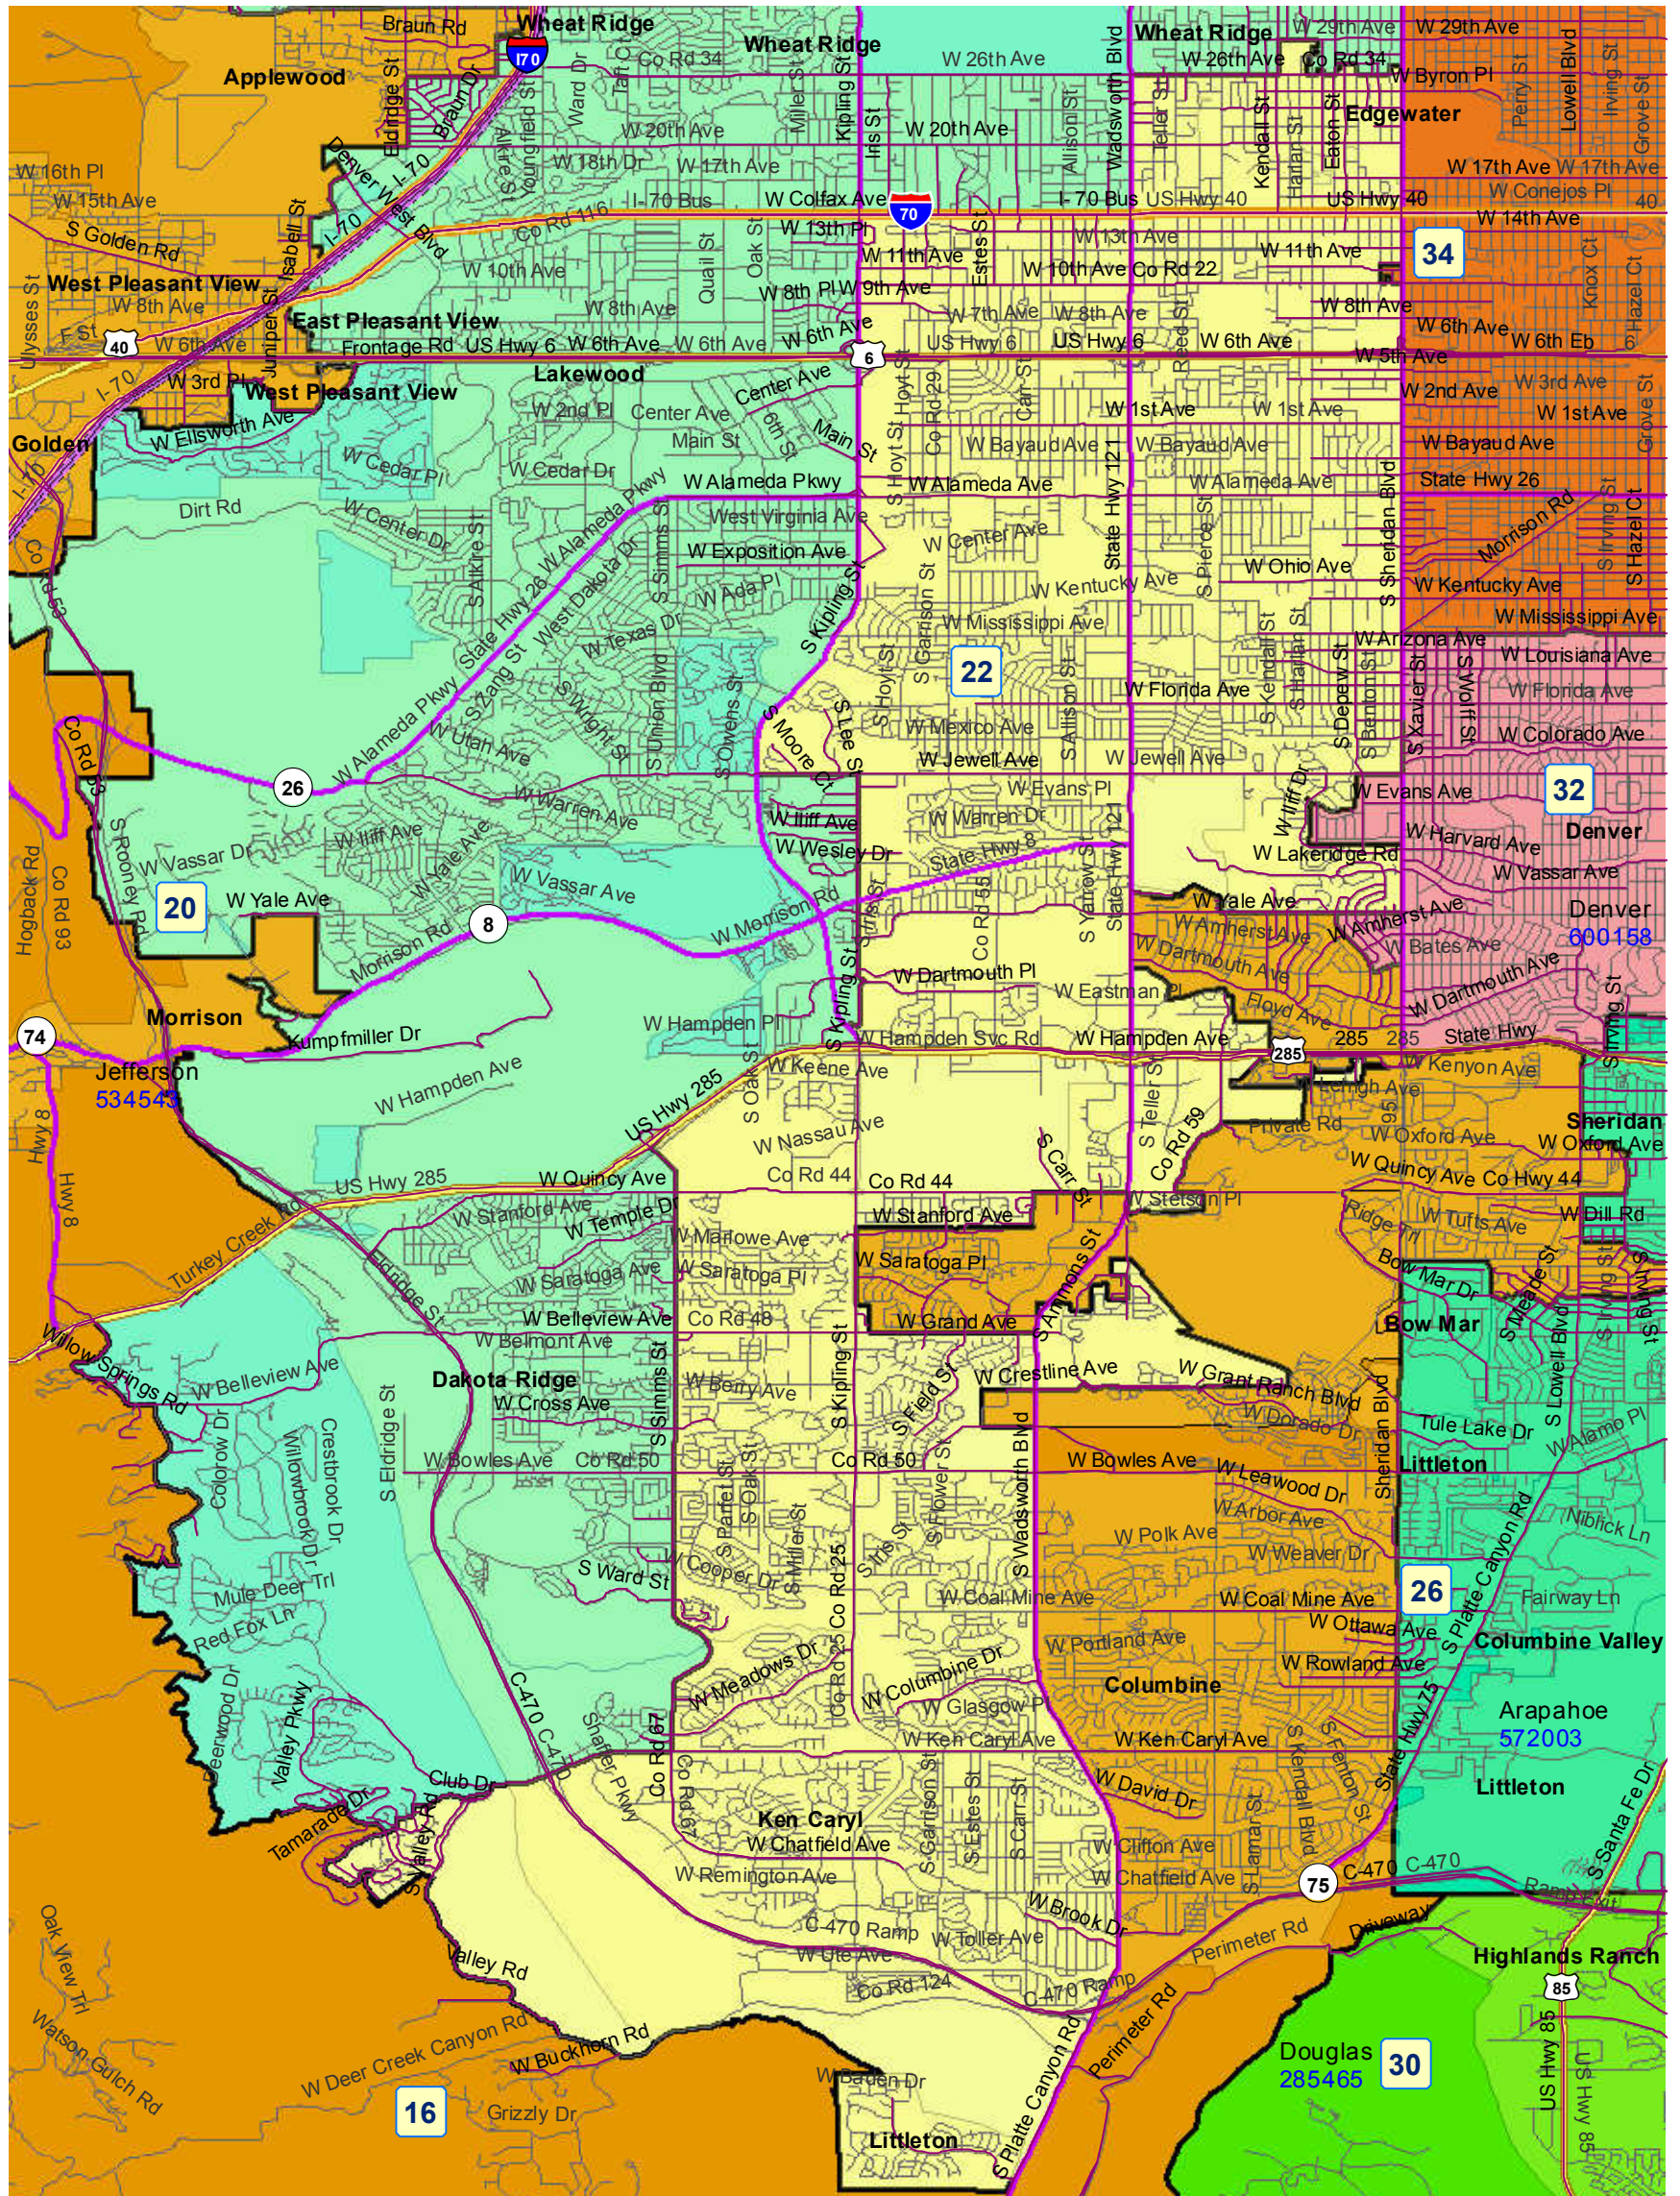

Senate District 22 After 2011 Reapportionment

Prepared by Reapportionment Commission Staff
December 2011