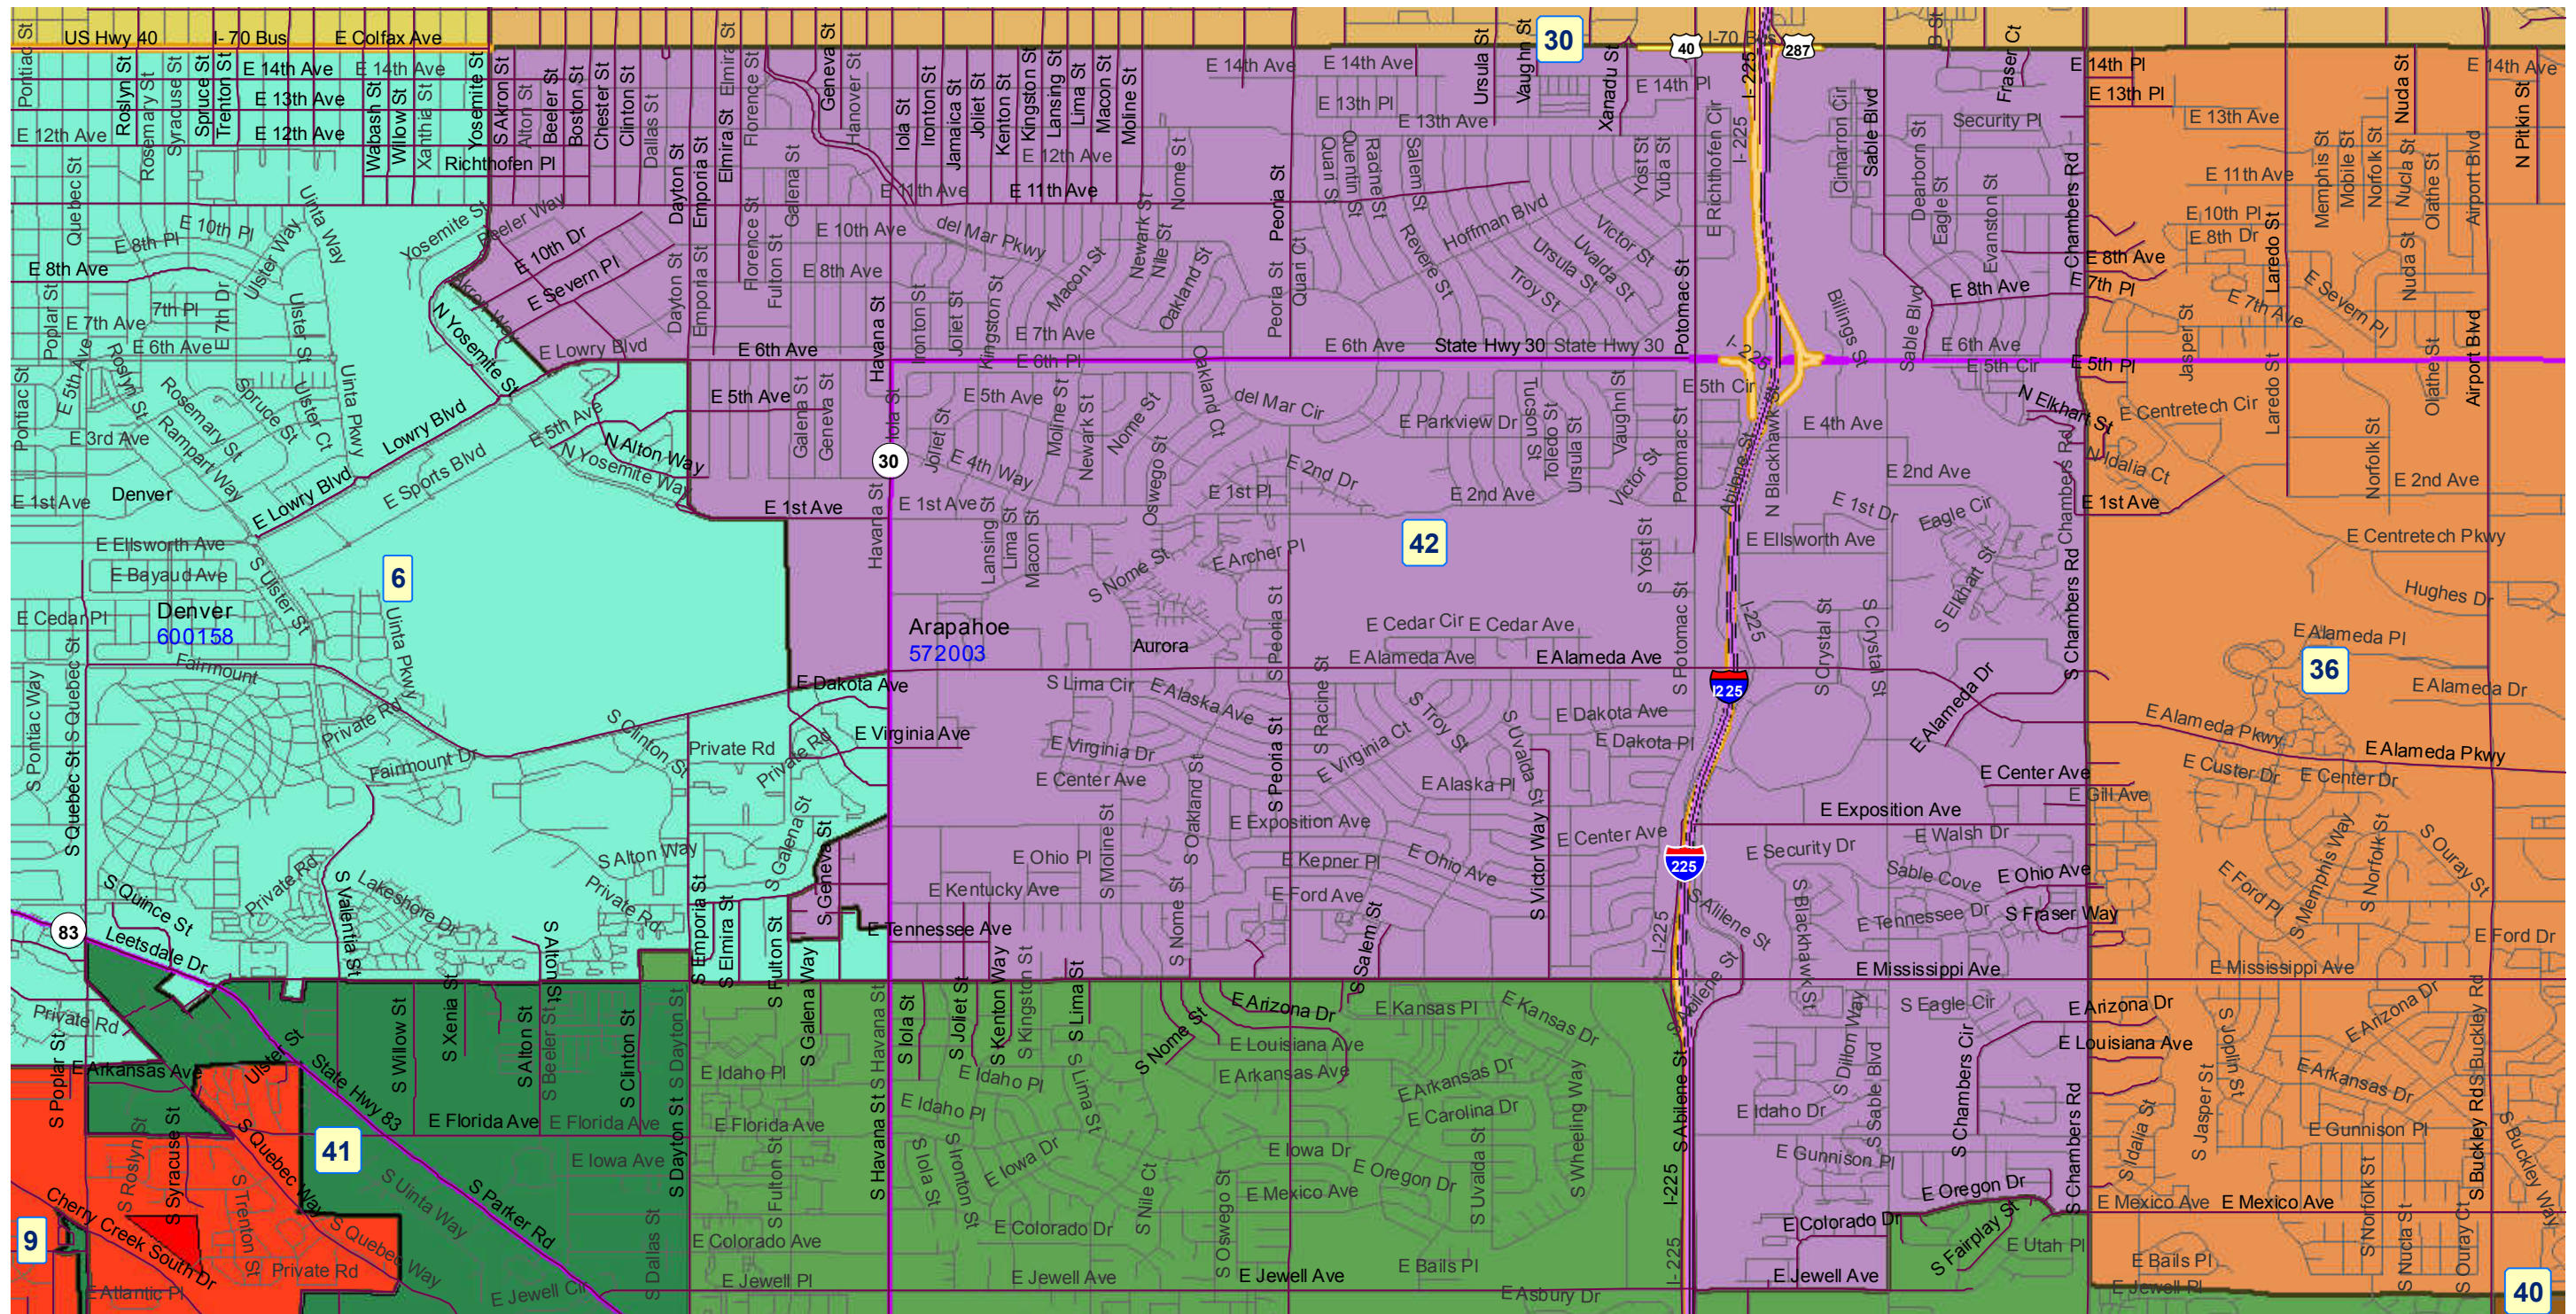

House District 42 After 2011 Reapportionment

Prepared by Reapportionment Commission Staff
December 2011