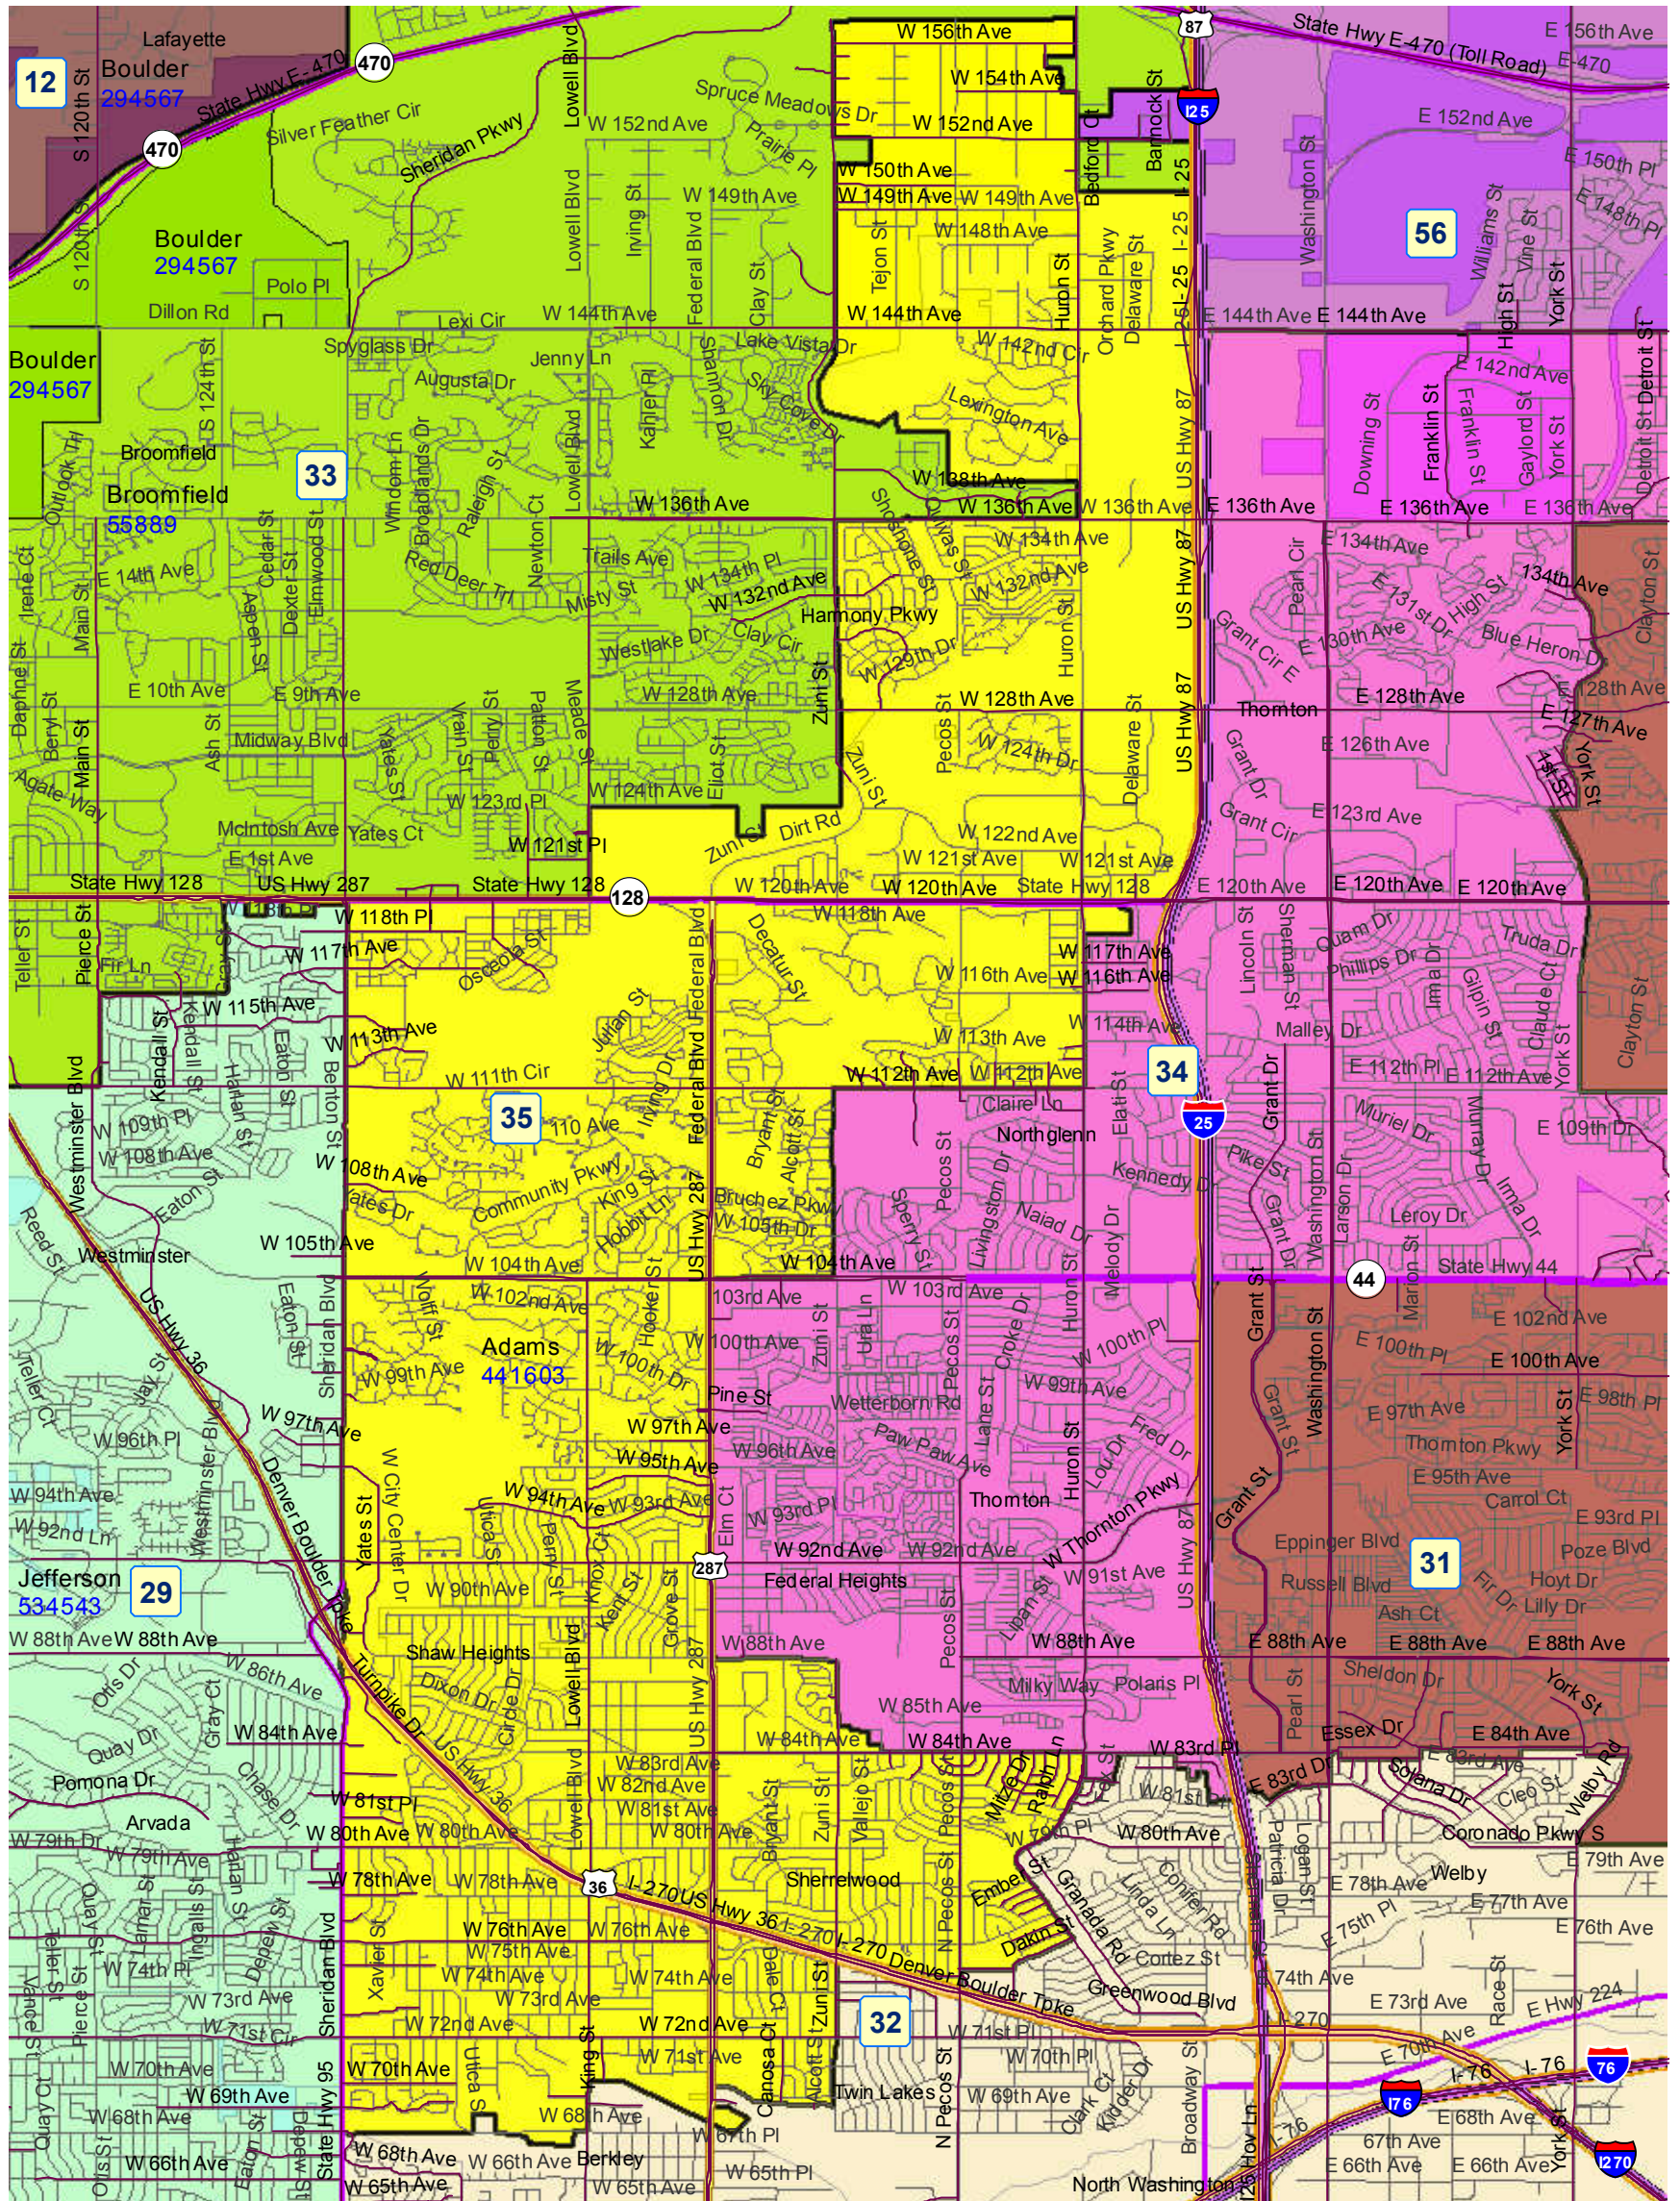

# House District 35 After 2011 Reapportionment

Prepared by Reapportionment Commission Staff  
December 2011