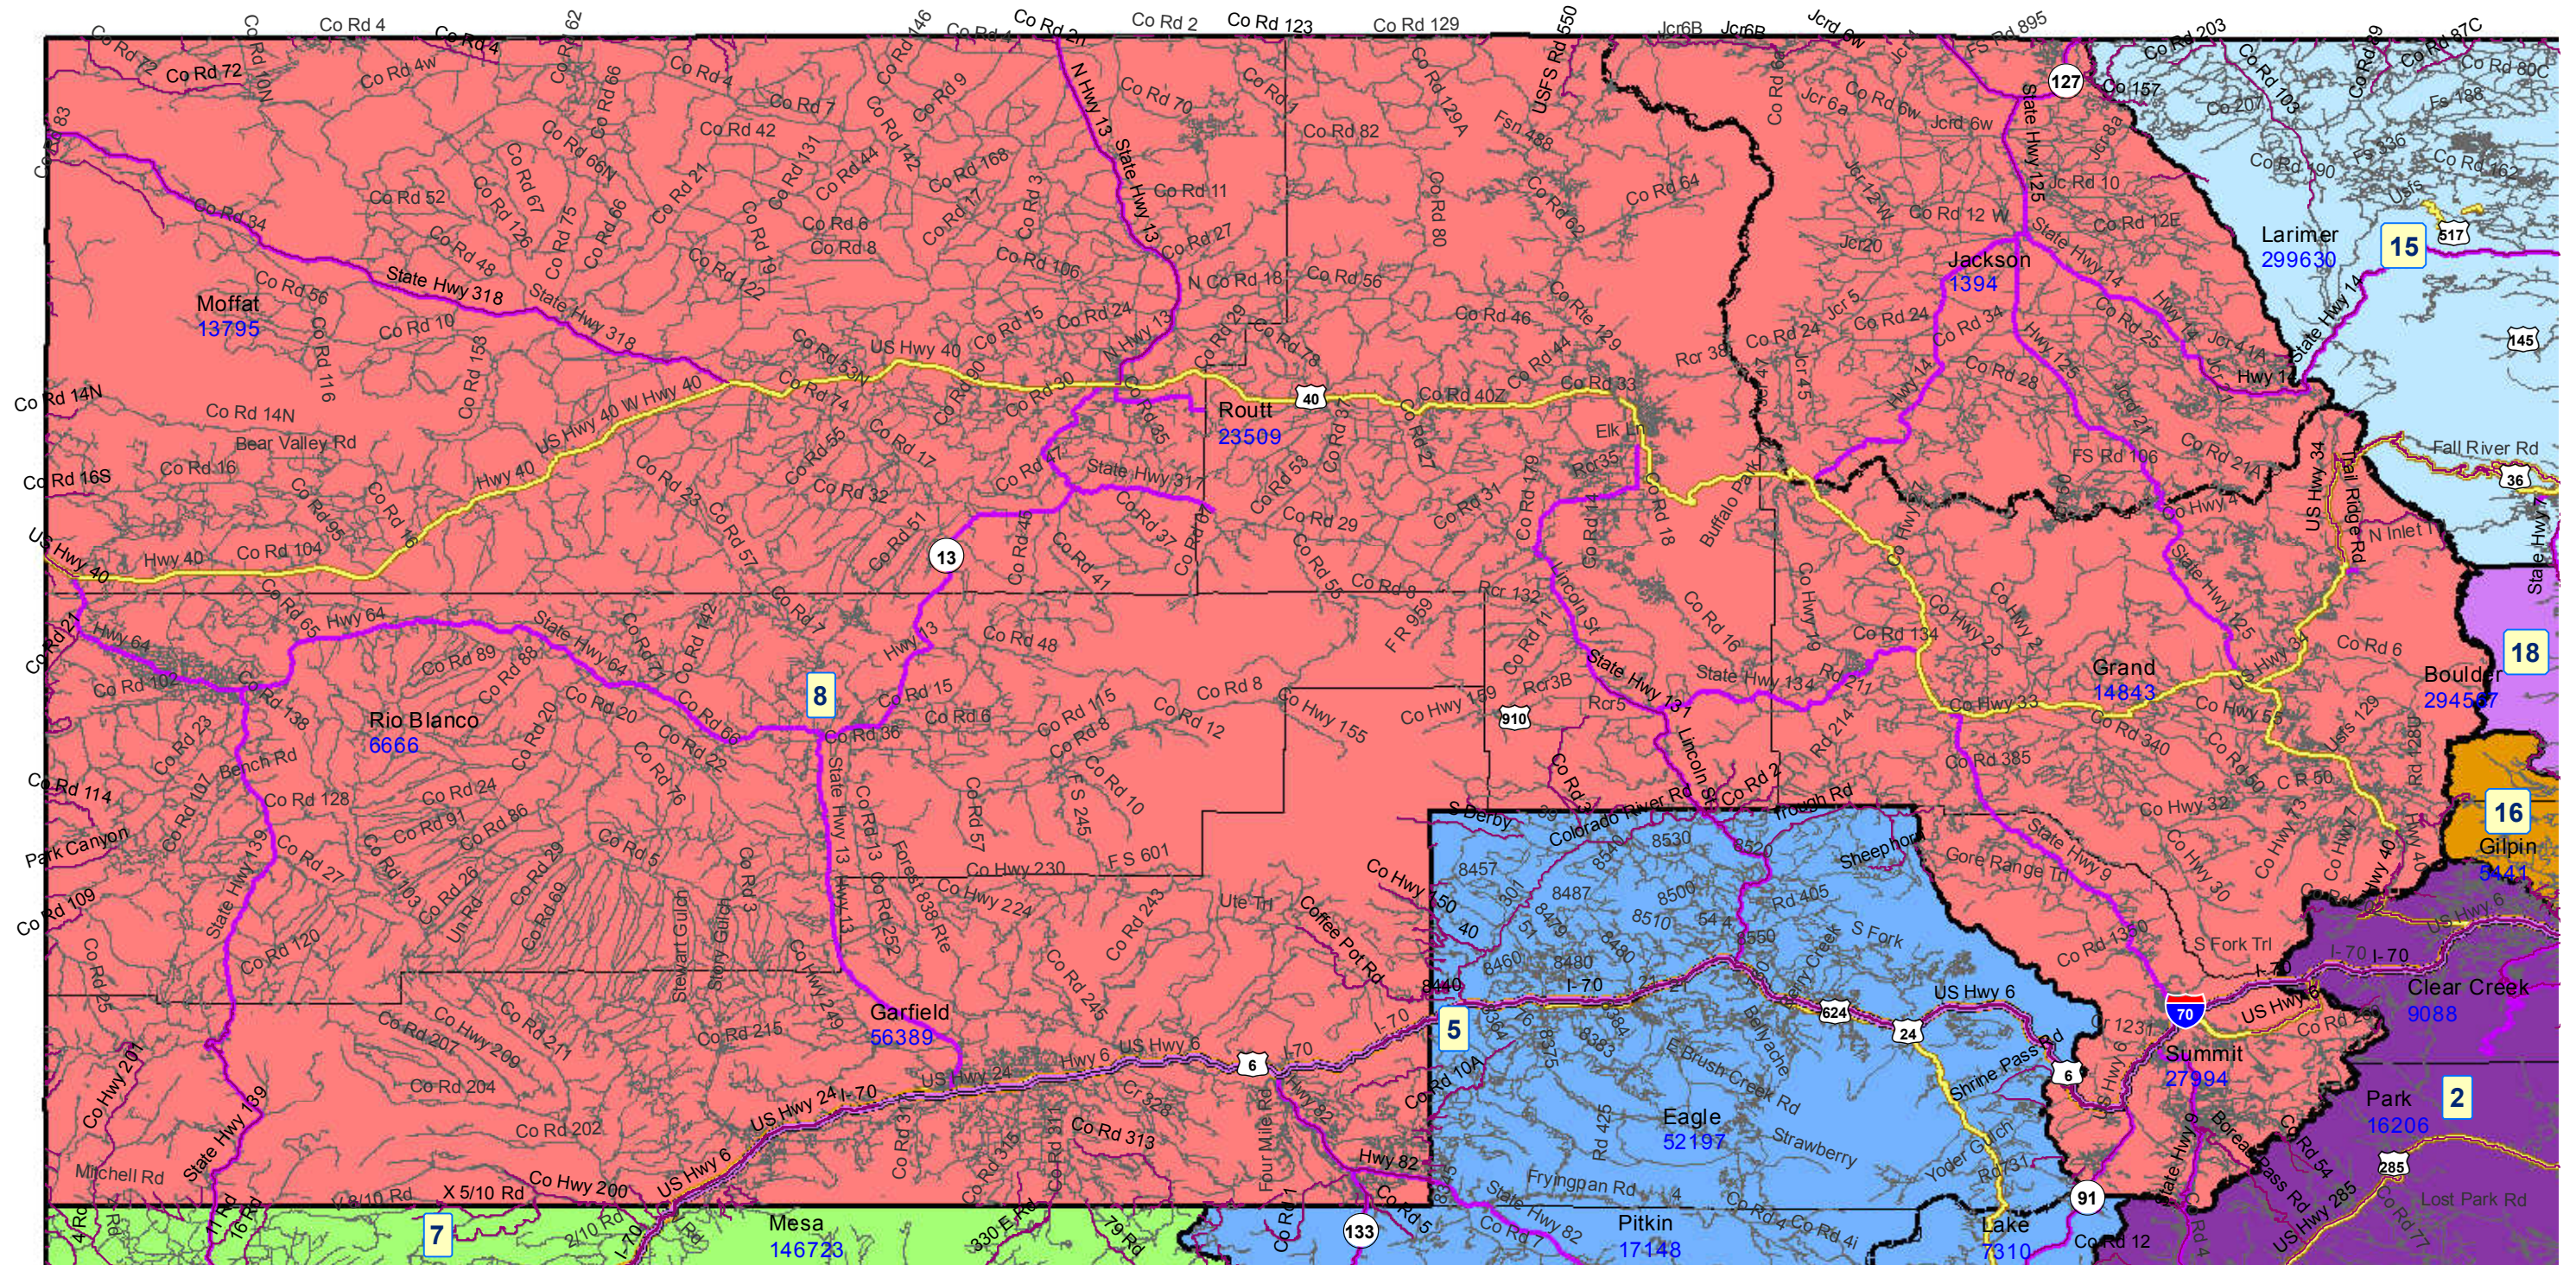

Senate District 8 After 2011 Reapportionment

Prepared by Reapportionment Commission Staff
December 2011