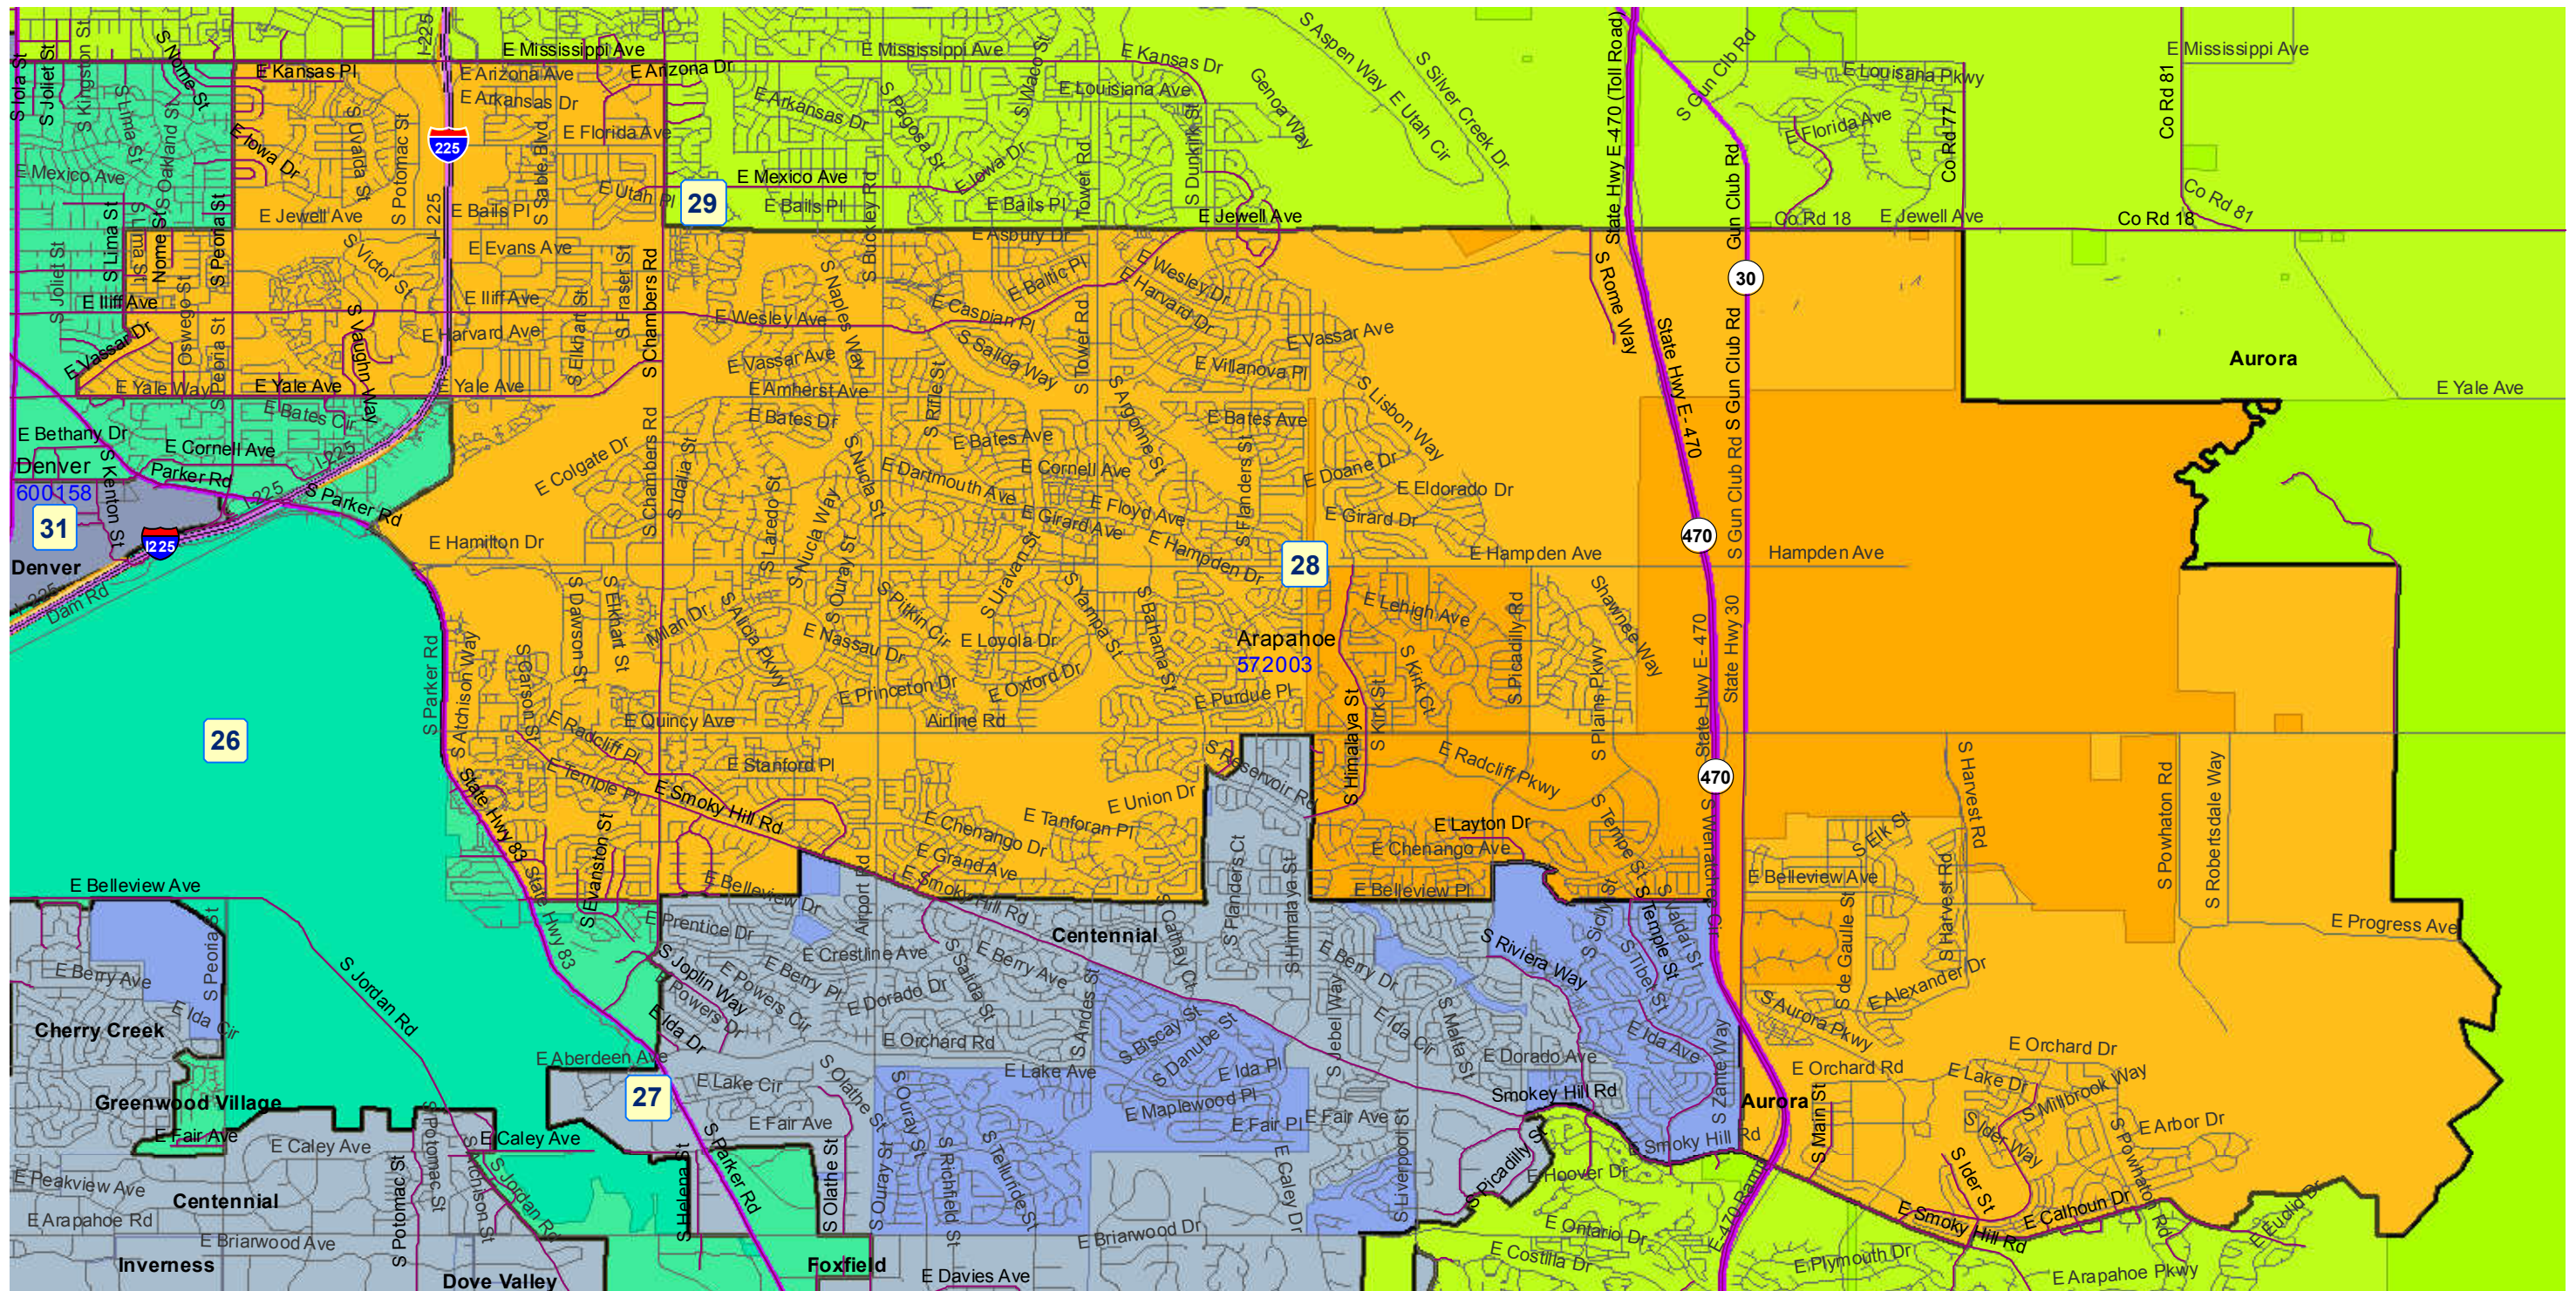

Senate District 28 After 2011 Reapportionment

Prepared by Reapportionment Commission Staff
December 2011