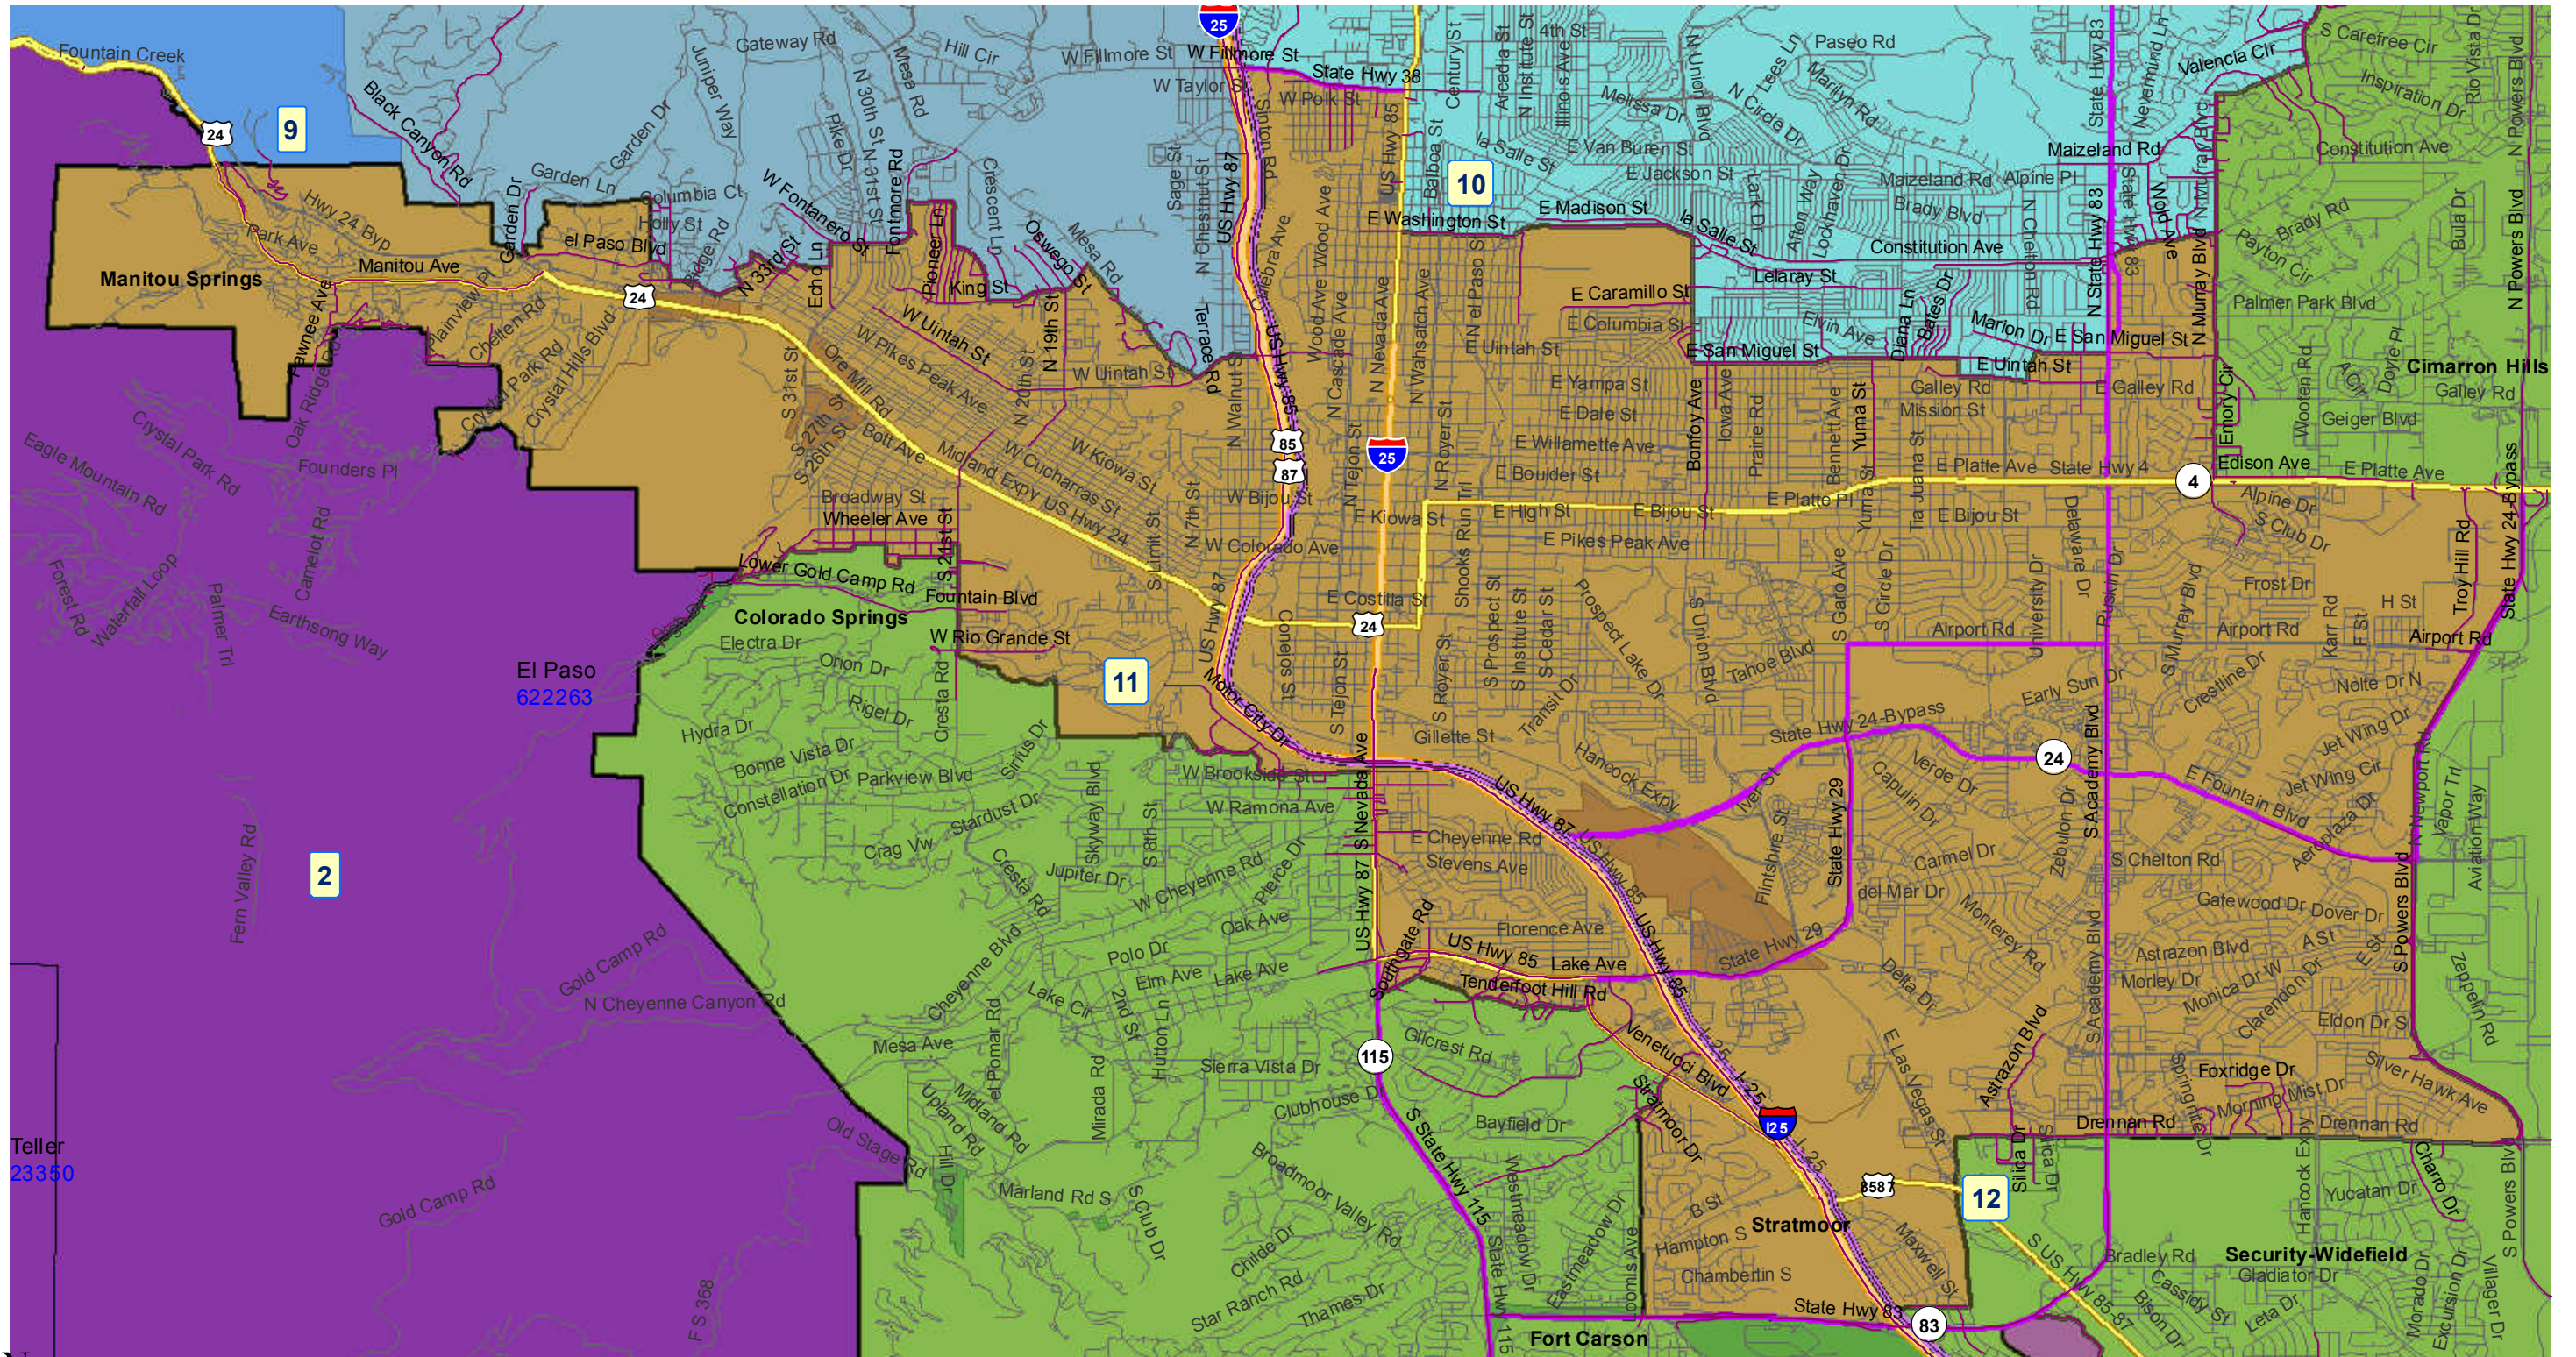

Senate District 11 After 2011 Reapportionment

Prepared by Reapportionment Commission Staff
December 2011