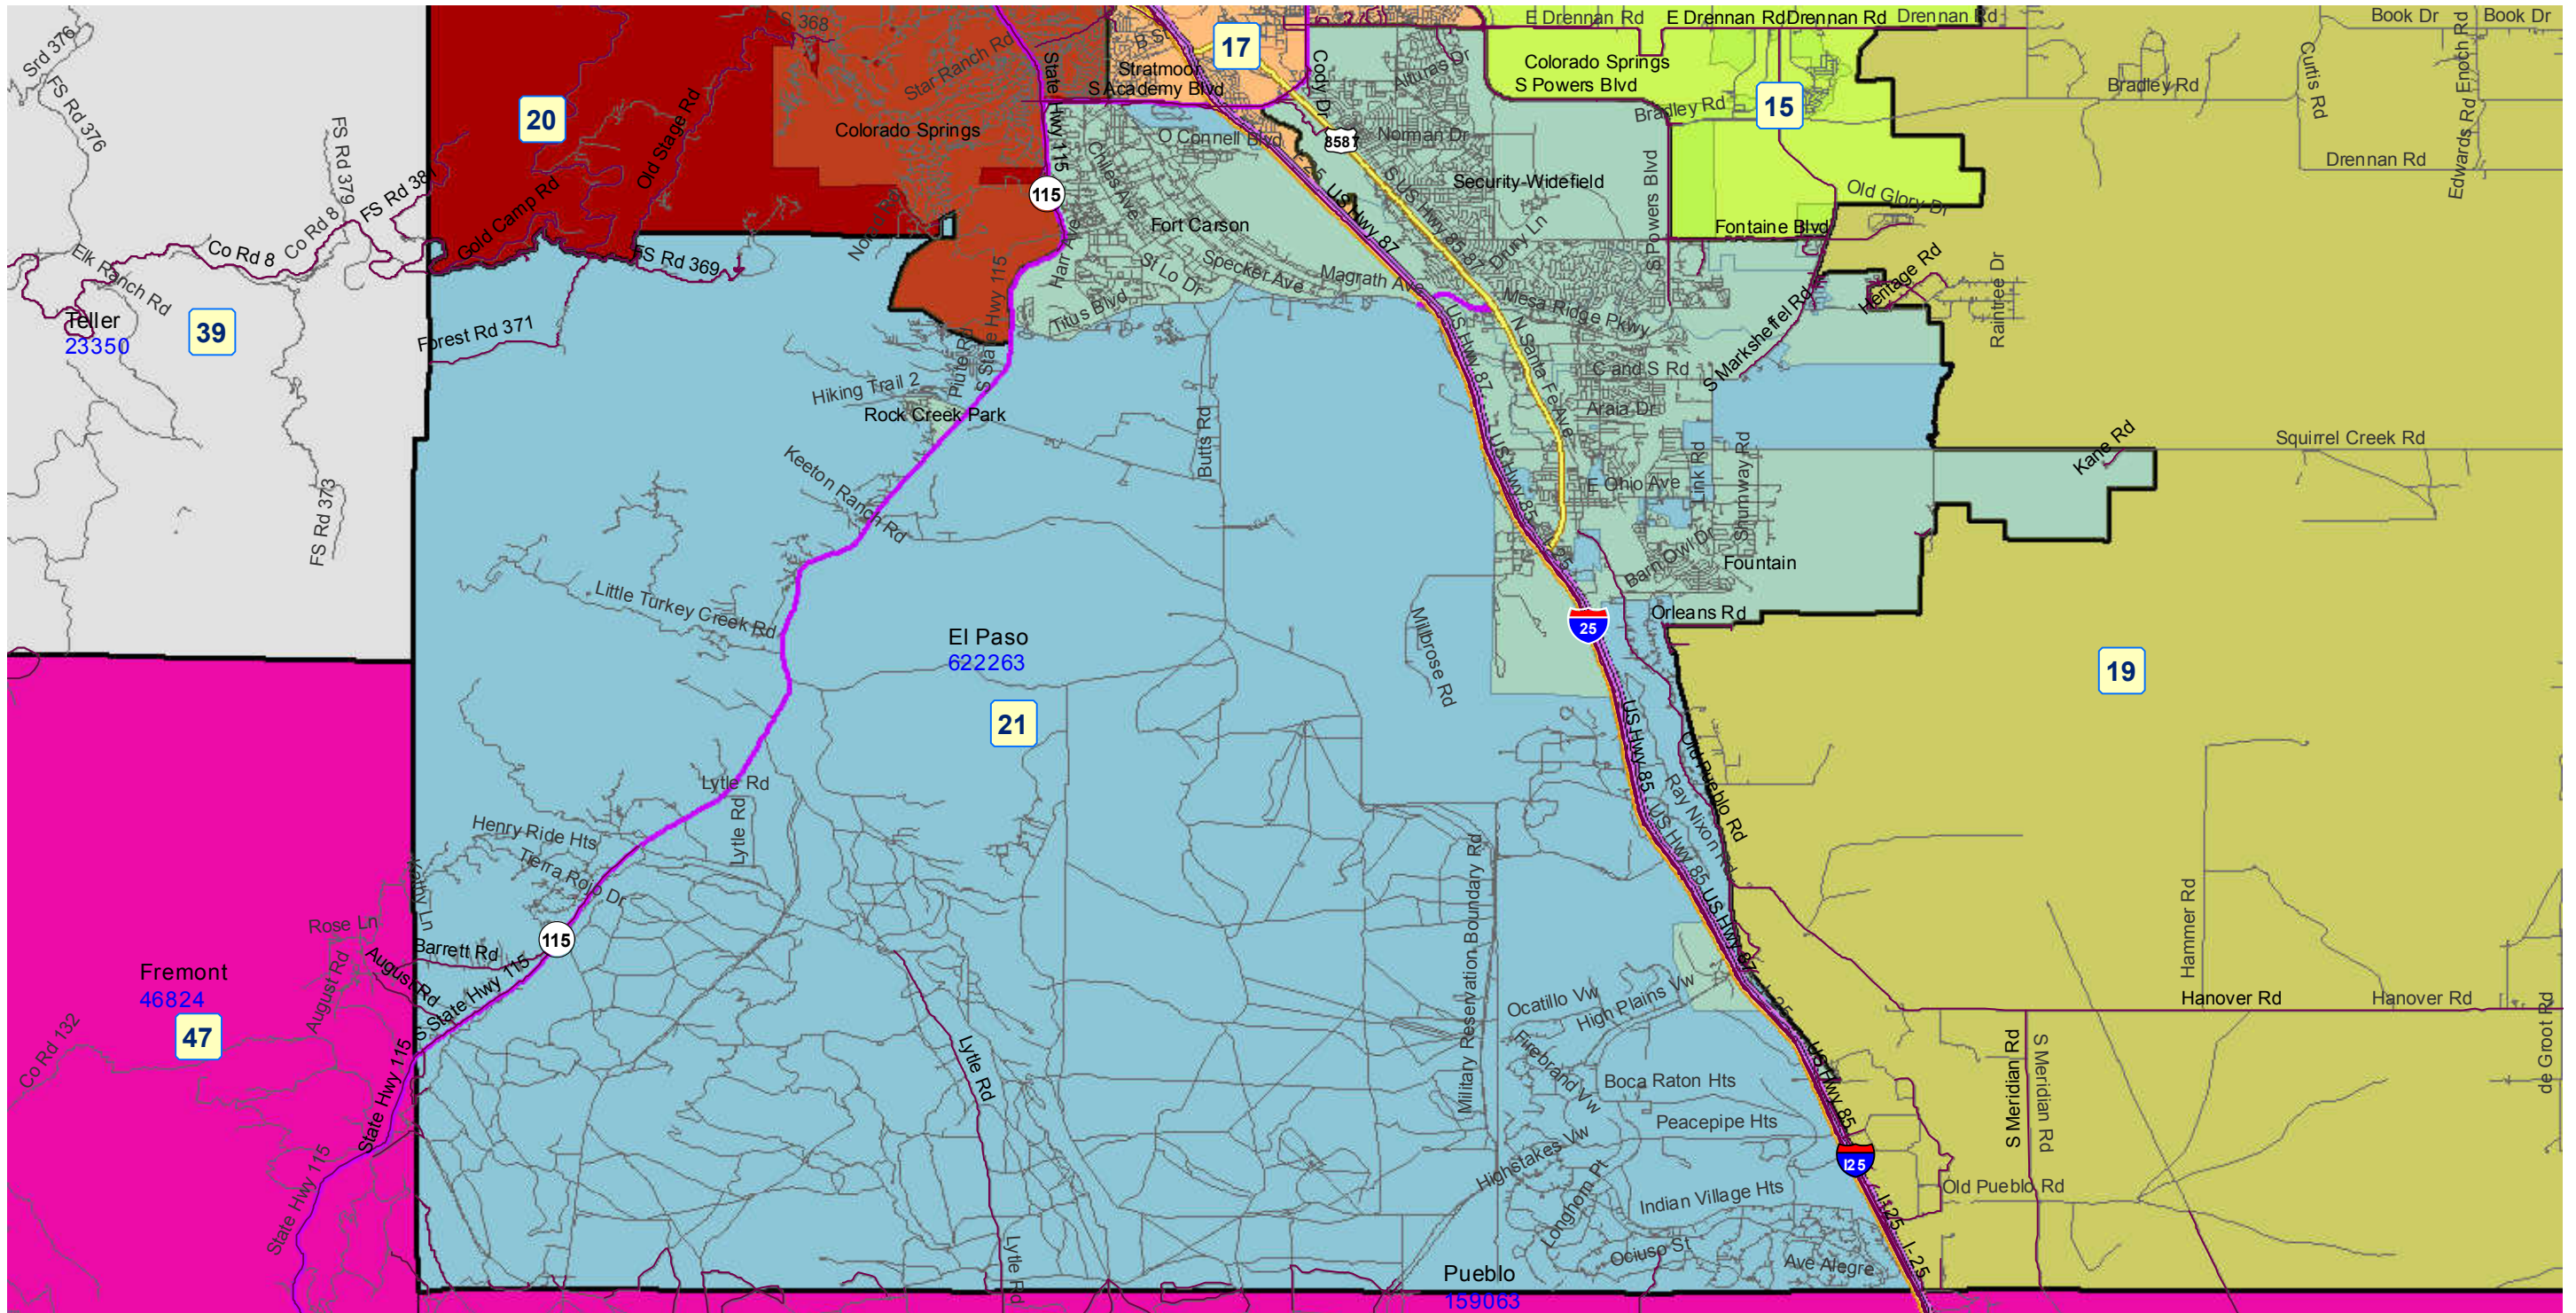

House District 21 After 2011 Reapportionment

Prepared by Reapportionment Commission Staff
December 2011