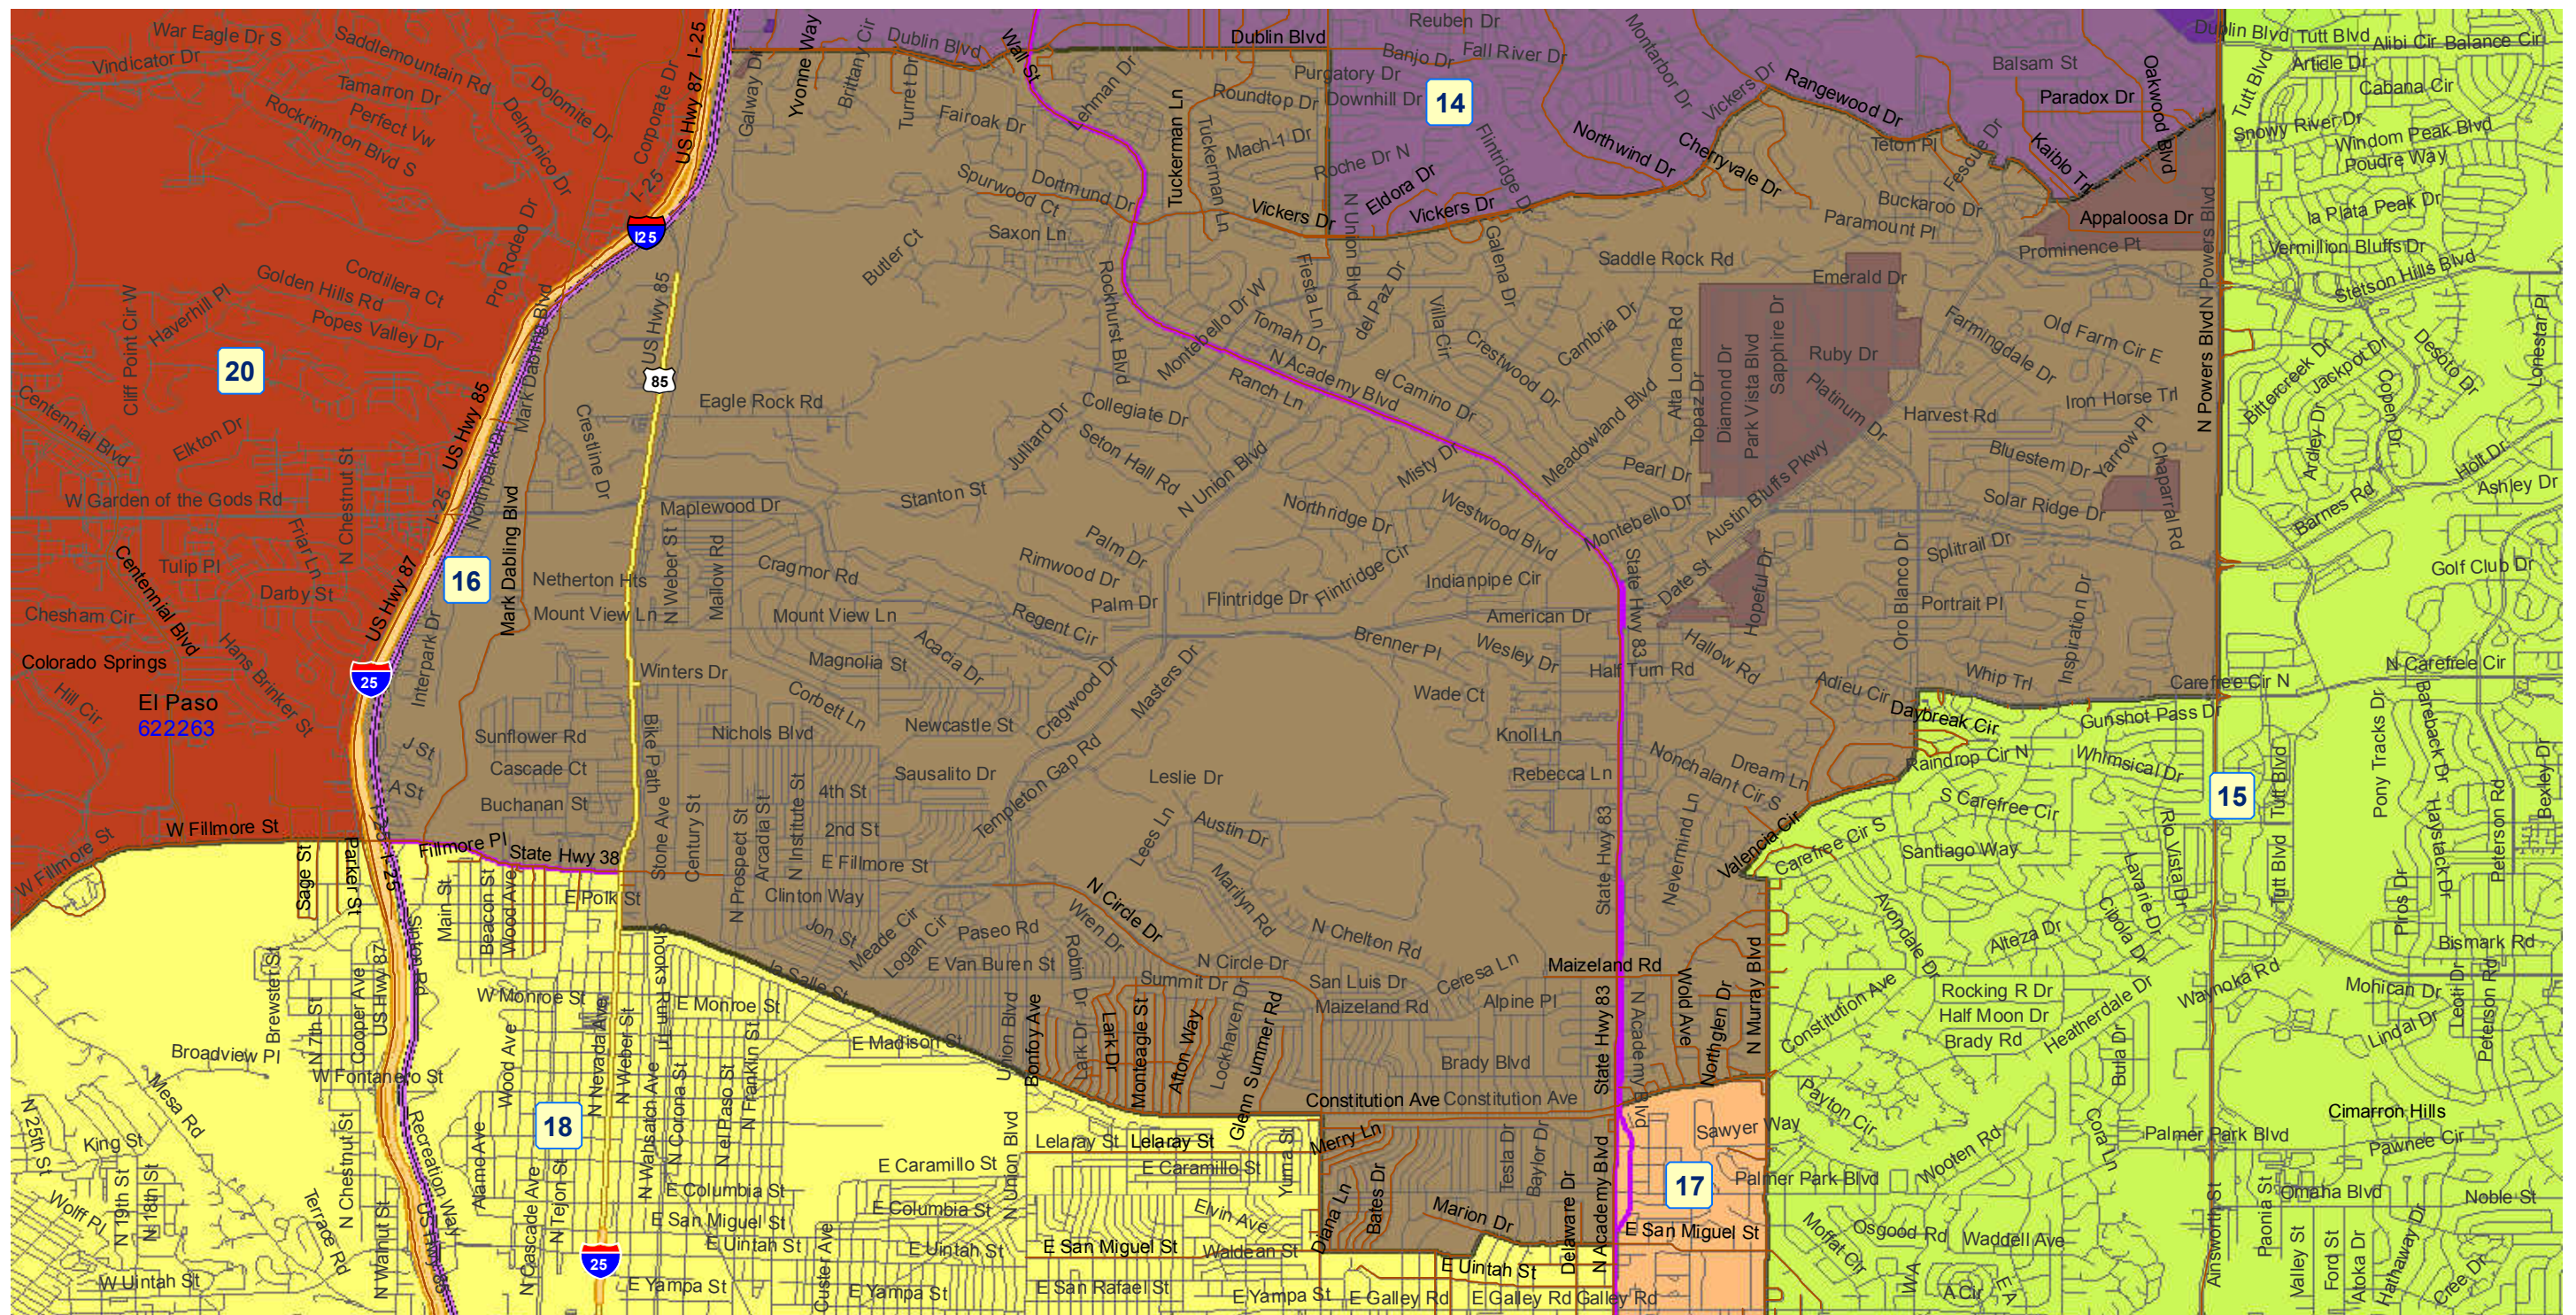

House District 16 After 2011 Reapportionment

Prepared by Reapportionment Commission Staff
December 2011