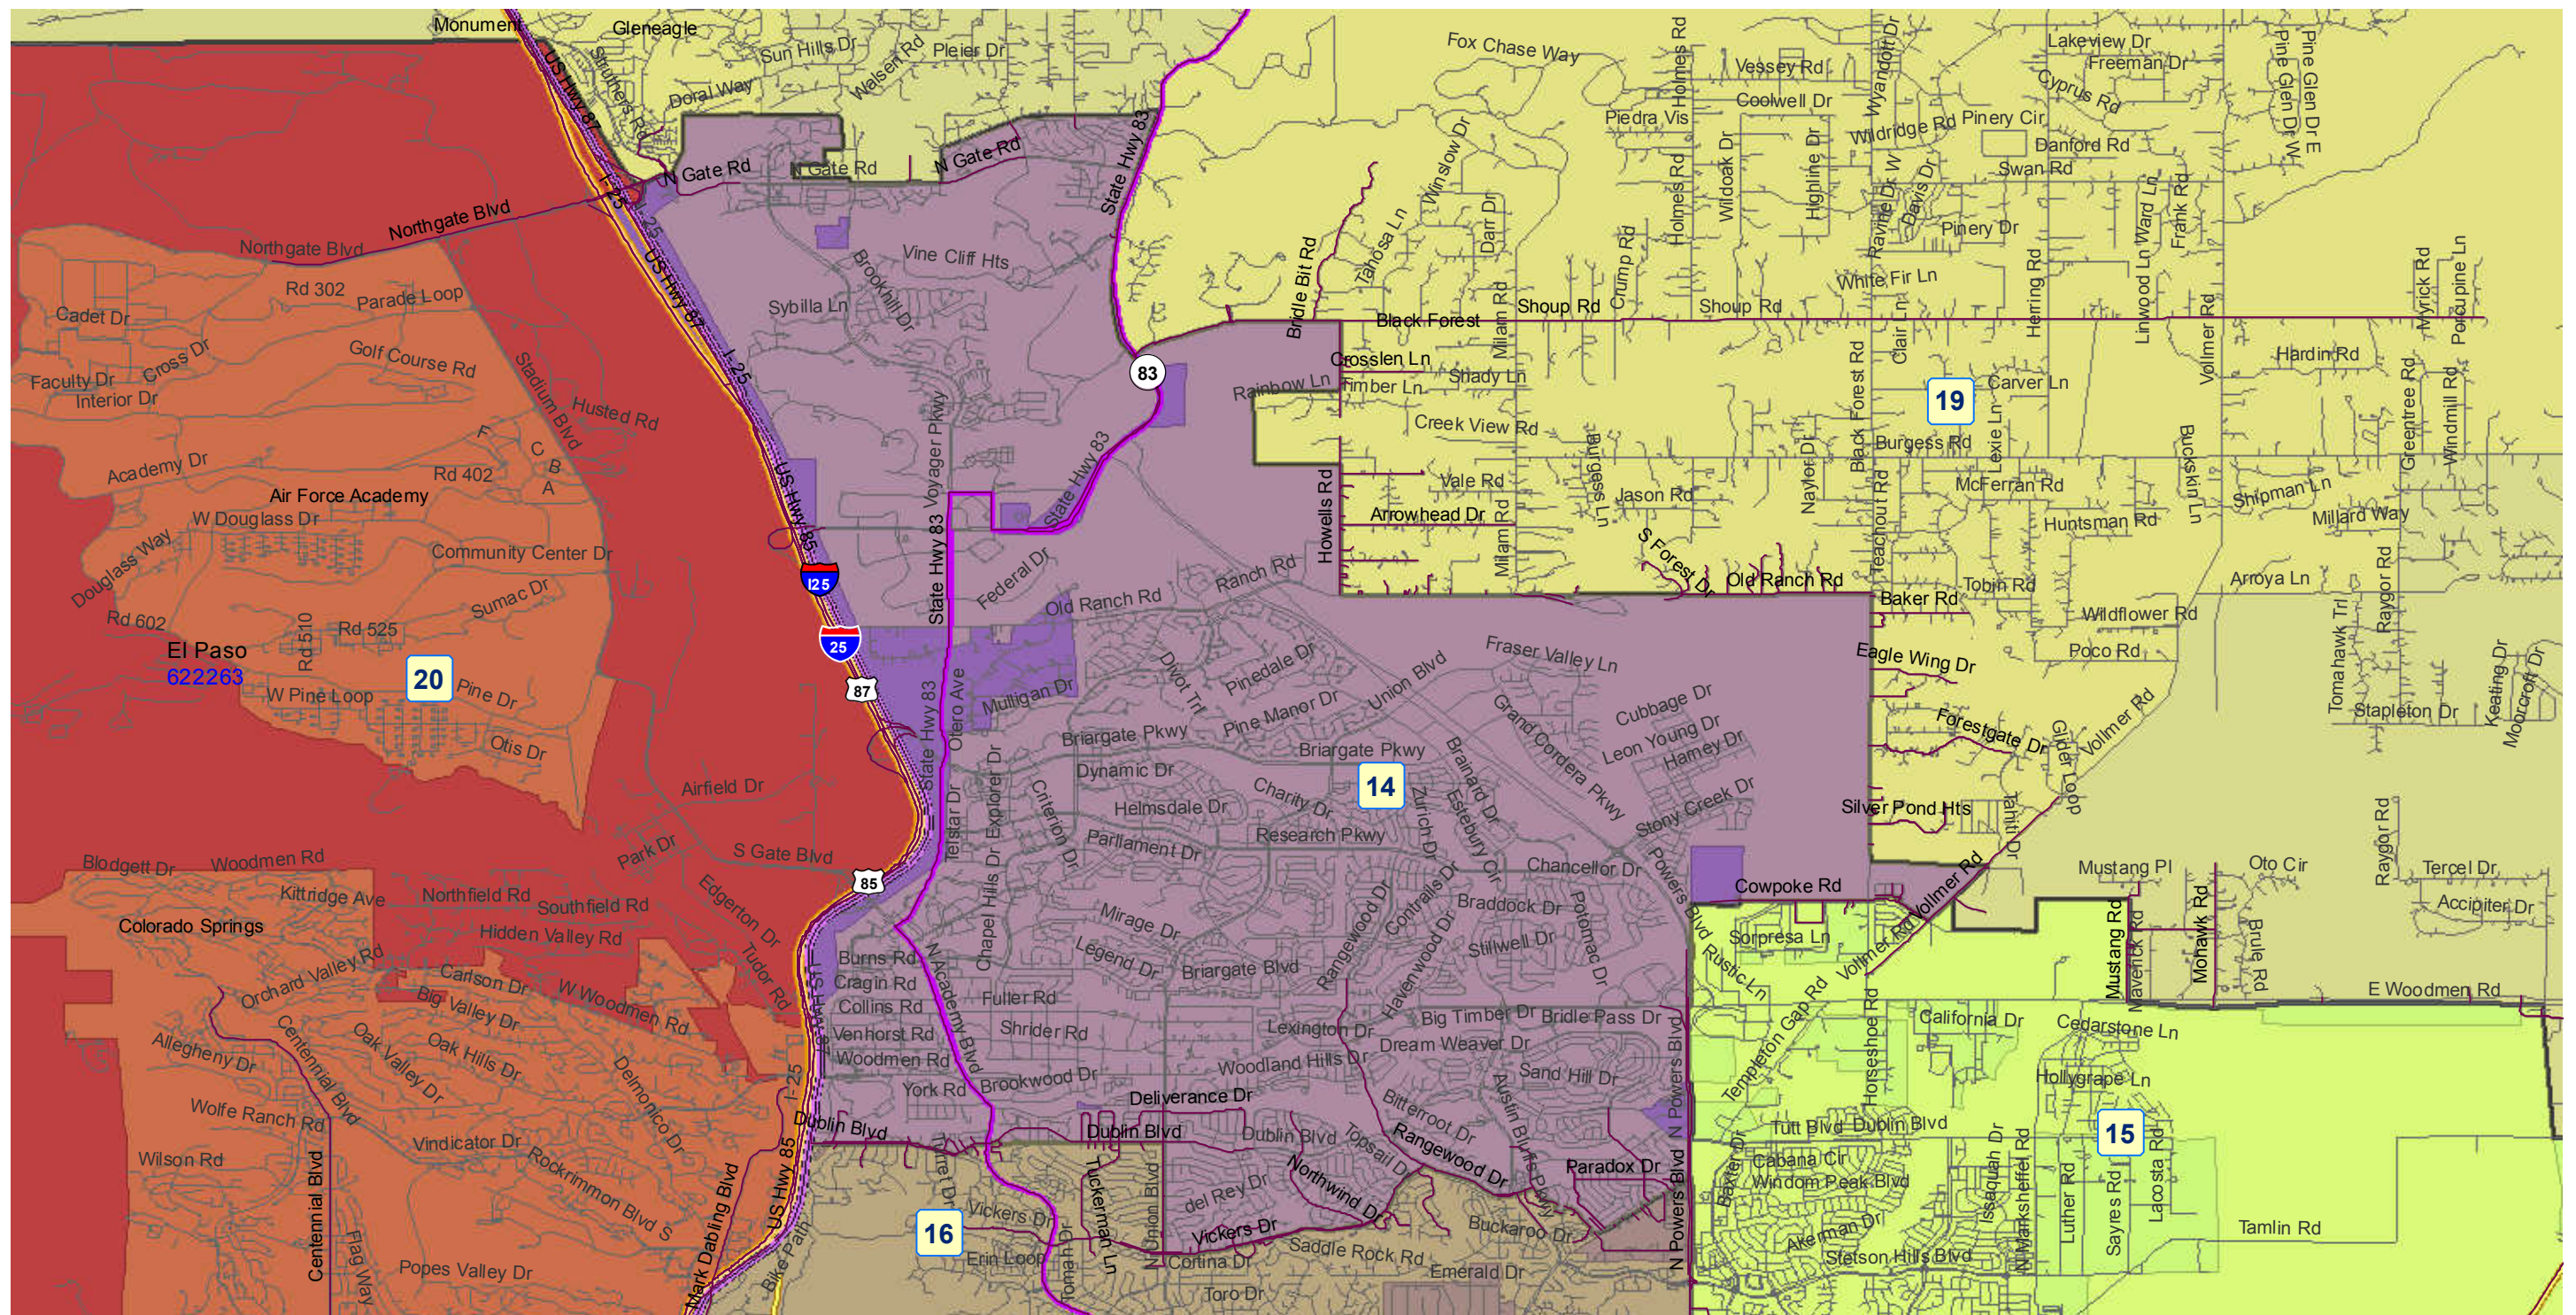

House District 14 After 2011 Reapportionment

Prepared by Reapportionment Commission Staff
December 2011